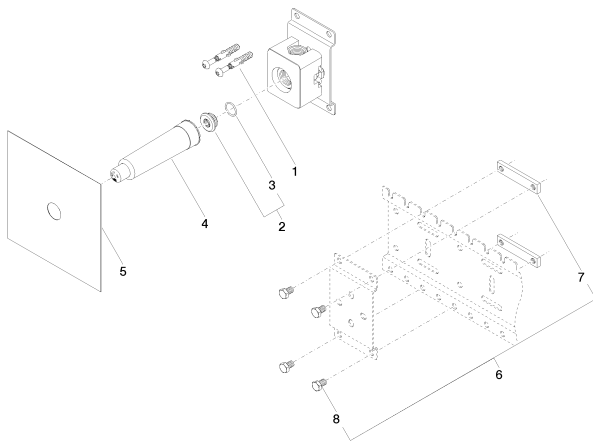

Bathtub - Concealed rough parts
Rough for volume control 1/2" -
Article number: 35 607 970-90 0010

- brass, lead free
- female thread 1/2" connection
- 1x outlet 1/2"
- Mud guard
- Water protection
- Sound insulation
- Wall elbow 1/2" (concealed rough parts) Also compatible with xGrid

Dimensional drawing

All dimensions in mm / inch = mm x 0,0394

Bathtub - Concealed rough parts
Rough for volume control 1/2" -
Article number: 35 607 970-90 0010

Flow rate chart

Bathtub - Concealed rough parts
 Rough for volume control 1/2" -
 Article number: 35 607 970-90 0010

Spare parts list

Number	Item Number	Designation	Number of units
1	04 30 31 024 01 90	fixing set	2
2	04 31 20 006 00 90	plug	1
3	09 14 10 053 90	seal	1
4	09 21 02 173 90	cap	1
5	04 14 03 072 00 90	gasket kit	1
6	04 17 20 100 00 90	fixing set	1
7	09 17 20 100 90	holder	2
8	09 30 30 152 90	screw	4