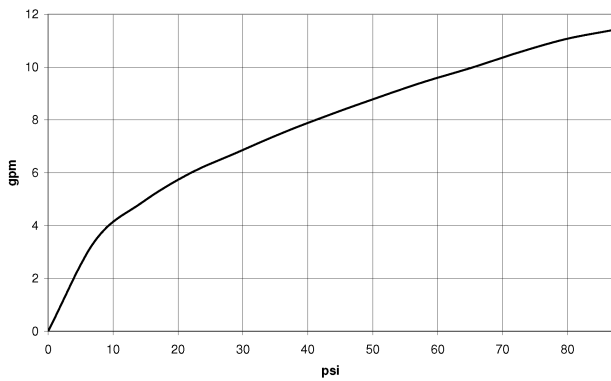

Bathtub - Concealed rough parts
Rough for volume control 1/2" -
Article number: 35 607 970-90 0010

- brass, lead free
- female thread 1/2" connection
- 1x outlet 1/2"
- Mud guard
- Water protection
- Sound insulation
- Wall elbow 1/2" (concealed rough parts) Also compatible with xGrid

Dimensional drawing

All dimensions in mm / inch = mm x 0,0394

Bathtub - Concealed rough parts
Rough for volume control 1/2" -
Article number: 35 607 970-90 0010

Flow rate chart

Bathtub - Concealed rough parts
 Rough for volume control 1/2" -
 Article number: 35 607 970-90 0010