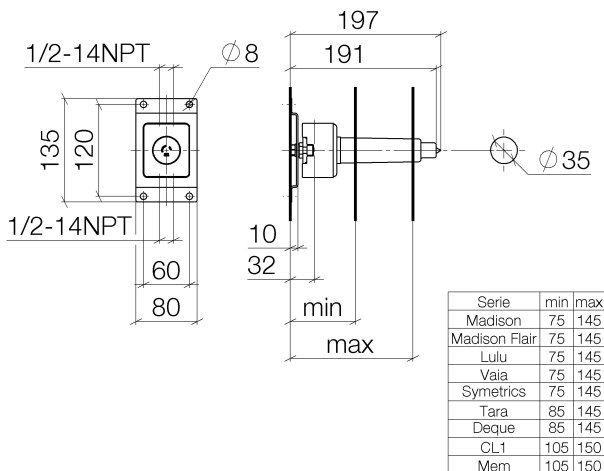

Bathtub - Concealed rough parts
Rough for volume control 1/2" -
Article number: 35 607 970-90 0010

- brass, lead free
- female thread 1/2" connection
- 1x outlet 1/2"
- Mud guard
- Water protection
- Sound insulation
- Wall elbow 1/2" (concealed rough parts) Also compatible with xGrid

Dimensional drawing

All dimensions in mm / inch = mm x 0,0394

Bathtub - Concealed rough parts
Rough for volume control 1/2" -
Article number: 35 607 970-90 0010

Flow rate chart

Bathtub - Concealed rough parts
 Rough for volume control 1/2" -
 Article number: 35 607 970-90 0010

Spare parts list

Number	Item Number	Designation	Number of units
1	04 30 31 024 01 90	fixing set	2
2	04 31 20 006 00 90	plug	1
3	09 14 10 053 90	seal	1
4	09 21 02 173 90	cap	1
5	04 14 03 072 00 90	gasket kit	1
6	04 17 20 100 00 90	fixing set	1
7	09 17 20 100 90	holder	2
8	09 30 30 152 90	screw	4