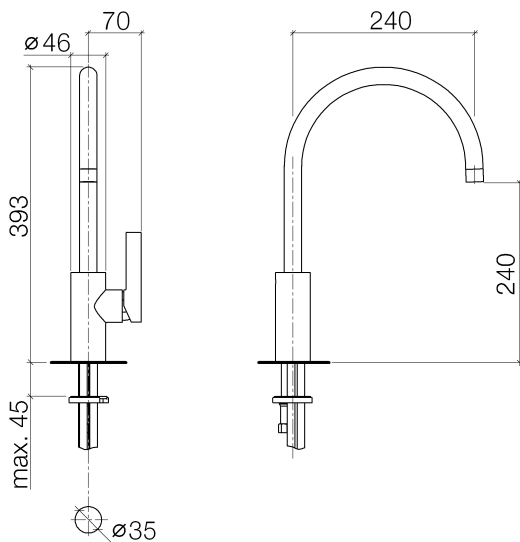

Kitchen - Tara Ultra
Single-lever mixer - polished chrome
Article number: 33 826 875-00 0010

- 9-1/2" Projection
- Swiveling spout 360°
- Areated stream
- Total height 15-1/2"
- Height to aerator/spout outlet 9-1/2"
- Single-lever mixer hole diameter 1-3/8"
- 2x 3/8" US flexible supply lines
- Water flow rate limited to max. 1.5 gpm
- lead-free
- (ADA)

polished chrome

Accessory is required for this item.

Dimensional drawing

Kitchen - Tara Ultra
Single-lever mixer - polished chrome
Article number: 33 826 875-00 0010

All dimensions in mm / inch = mm x 0,0394

Flow rate chart

Kitchen - Tara Ultra
Single-lever mixer - polished chrome
Article number: 33 826 875-00 0010

Other surface finishes

platinum matte
33 826 875-06 0010

platinum
33 826 875-08 0010

Brushed Durabrass
33 826 875-28 0010

Spare parts list

Number	Item Number	Designation	Number of units
1	90 28 22 202 03-00	spout	1
2	90 23 01 004 02-00	aerator	1
3	09 30 30 080 90	screw	1
4	90 15 05 034 00 90	cartridge	1
5	09 24 04 107-00	nut	1
6	09 31 20 017 90	plug	1
7	09 31 11 030 90	pin	1
8	09 20 79 040-00	handle	1
9	04 24 02 046 01-07	pipe	1
10	04 30 04 019 00 90	hose	1
11	04 30 04 045 00 90	Flexible supply line 3/8"	2
12	04 30 11 038 75 90	fixing set	1
13	09 31 11 091 90	pin	1