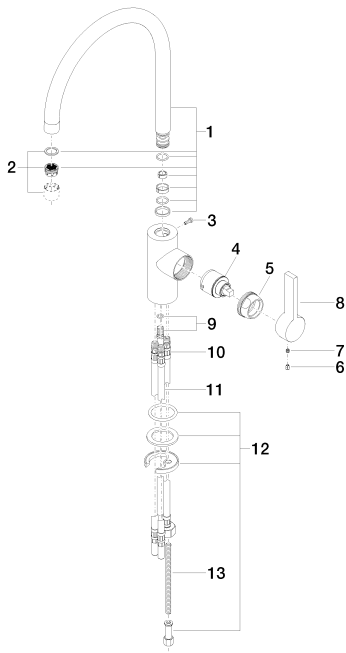

Kitchen - Tara Ultra
Single-lever mixer - polished chrome
Article number: 33 826 875-00 0010

- 9-1/2" Projection
- Swiveling spout 360°
- Areated stream
- Total height 15-1/2"
- Height to aerator/spout outlet 9-1/2"
- Single-lever mixer hole diameter 1-3/8"
- 2x 3/8" US flexible supply lines
- Water flow rate limited to max. 1.5 gpm
- lead-free
- (ADA)

polished chrome

Accessory is required for this item.

Dimensional drawing

Kitchen - Tara Ultra
Single-lever mixer - polished chrome
Article number: 33 826 875-00 0010

All dimensions in mm / inch = mm x 0,0394

Required article

27 789 970-00 0010
Profi hand spray set -
polished chrome

27 721 970-00
Side spray set - polished
chrome

Kitchen - Tara Ultra
 Single-lever mixer - polished chrome
 Article number: 33 826 875-00 0010

Spare parts list

Number	Item Number	Designation	Number of units
1	90 28 22 202 03-00	spout	1
2	90 23 01 004 02-00	aerator	1
3	09 30 30 080 90	screw	1
4	90 15 05 034 00 90	cartridge	1
5	09 24 04 107-00	nut	1
6	09 31 20 017 90	plug	1
7	09 31 11 030 90	pin	1
8	09 20 79 040-00	handle	1
9	04 24 02 046 01-07	pipe	1
10	04 30 04 019 00 90	hose	1
11	04 30 04 045 00 90	Flexible supply line 3/8"	2
12	04 30 11 038 75 90	fixing set	1
13	09 31 11 091 90	pin	1