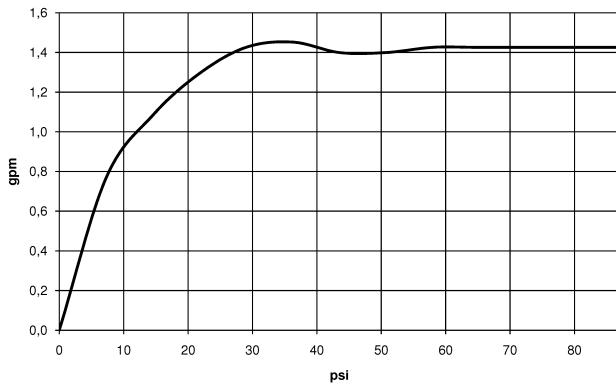

Kitchen - Tara Ultra
Single-lever mixer - polished chrome
Article number: 33 826 875-00 0010

- 9-1/2" Projection
- Swiveling spout 360°
- Areated stream
- Total height 15-1/2"
- Height to aerator/spout outlet 9-1/2"
- Single-lever mixer hole diameter 1-3/8"
- 2x 3/8" US flexible supply lines
- Water flow rate limited to max. 1.5 gpm
- lead-free
- (ADA)

polished chrome

Accessory is required for this item.

Dimensional drawing

Kitchen - Tara Ultra
Single-lever mixer - polished chrome
Article number: 33 826 875-00 0010

All dimensions in mm / inch = mm x 0,0394

Flow rate chart

Kitchen - Tara Ultra
Single-lever mixer - polished chrome
Article number: 33 826 875-00 0010

Other surface finishes

platinum matte
33 826 875-06 0010

platinum
33 826 875-08 0010

Brushed Durabrass
33 826 875-28 0010