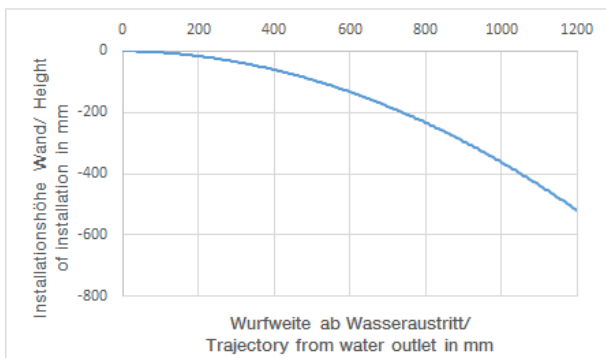

Shower - Lissé

Body spray without volume control - polished chrome

Article number: 28 518 979-00

- Ø 2-1/8"
- swivels 25°
- Stream: Rain
- Descaling system
- Flange diameter 2-1/8"
- 1/2" connection
- Water flow rate limited to max. 1.3 gpm

polished chrome

Accessory is required for this item.

Dimensional drawing

All dimensions in mm / inch = mm x 0,0394

Shower - Lissé
Body spray without volume control - polished chrome
Article number: 28 518 979-00

Flow rate chart

Trajectory length diagram

Shower - Lissé
Body spray without volume control - polished chrome
Article number: 28 518 979-00

Other surface finishes

platinum matte
28 518 979-06

platinum
28 518 979-08

Required article

35 080 970-90 0010
Rough-in adapter -

Shower - Lissé
 Body spray without volume control - polished chrome
 Article number: 28 518 979-00

Spare parts list

Number	Item Number	Designation	Number of units
1	09 14 10 026 90	seal	1
2	09 27 22 003-00	rosette	1
3	09 23 30 026-00	nut	1
4	09 14 15 010 90	ring	1
5	09 16 01 014 90	ring	1
6	09 23 01 048 90	back-flow preventer	1
7	09 21 40 016-00	connection	1
8	09 14 10 015 90	seal	1
9	90 12 05 027 00-00	casing (completely)	1