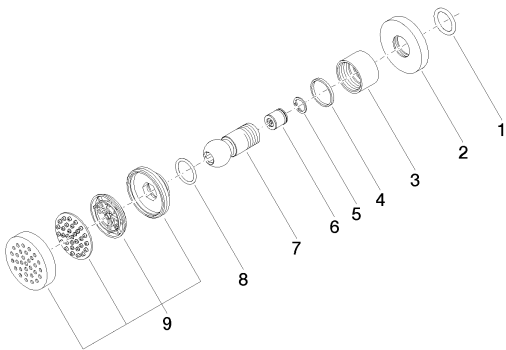

Shower - Lissé

Body spray without volume control - polished chrome

Article number: 28 518 979-00

- Ø 2-1/8"
- swivels 25°
- Stream: Rain
- Descaling system
- Flange diameter 2-1/8"
- 1/2" connection
- Water flow rate limited to max. 1.3 gpm

Flow rate chart

Trajectory length diagram

Shower - Lissé
Body spray without volume control - polished chrome
Article number: 28 518 979-00

Other surface finishes

platinum matte
28 518 979-06

platinum
28 518 979-08

white matte
28 518 979-10

Brushed Durabrass
28 518 979-28

black matte
28 518 979-33

Dark Platinum matte
28 518 979-99

More custom finish options are available via special production (xTra Service). Please see our finish matrix for availability and pricing or contact a Dornbracht representative.

Required article

35 080 970-90 0010
Rough-in adapter -

Shower - Lissé
 Body spray without volume control - polished chrome
 Article number: 28 518 979-00

Spare parts list

Number	Item Number	Designation	Number of units
1	09 14 10 026 90	seal	1
2	09 27 22 003-00	rosette	1
3	09 23 30 026-00	nut	1
4	09 14 15 010 90	ring	1
5	09 16 01 014 90	ring	1
6	09 23 01 048 90	back-flow preventer	1
7	09 21 40 016-00	connection	1
8	09 14 10 015 90	seal	1
9	90 12 05 027 00-00	casing (completely)	1