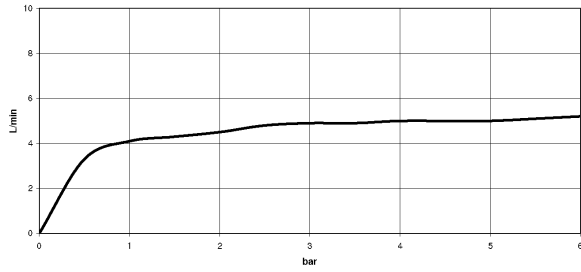

Shower - Lissé

Body spray without volume control - polished chrome

Article number: 28 518 979-00

- Ø 2-1/8"
- swivels 25°
- Stream: Rain
- Descaling system
- Flange diameter 2-1/8"
- 1/2" connection
- Water flow rate limited to max. 1.3 gpm

polished chrome

Accessory is required for this item.

Dimensional drawing

All dimensions in mm / inch = mm x 0,0394

Shower - Lissé
Body spray without volume control - polished chrome
Article number: 28 518 979-00

Flow rate chart

Trajectory length diagram

Shower - Lissé
Body spray without volume control - polished chrome
Article number: 28 518 979-00

Other surface finishes

platinum matte
28 518 979-06

platinum
28 518 979-08