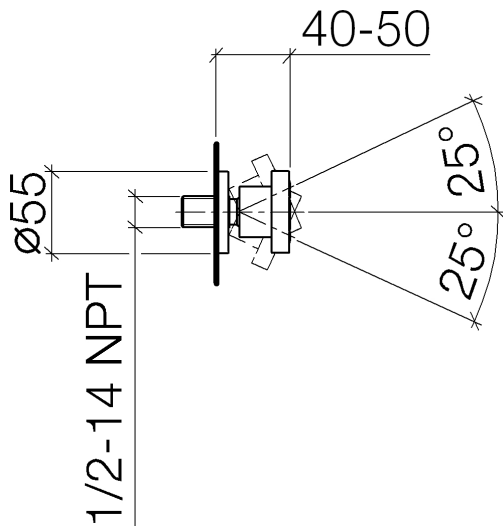

Shower - Lissé

Body spray without volume control - polished chrome

Article number: 28 518 979-00

- Ø 2-1/8"
- swivels 25°
- Stream: Rain
- Descaling system
- Flange diameter 2-1/8"
- 1/2" connection
- Water flow rate limited to max. 1.3 gpm

polished chrome

Accessory is required for this item.

Dimensional drawing

All dimensions in mm / inch = mm x 0,0394

Shower - Lissé
Body spray without volume control - polished chrome
Article number: 28 518 979-00

Flow rate chart

Trajectory length diagram

Shower - Lissé
Body spray without volume control - polished chrome
Article number: 28 518 979-00

Other surface finishes

platinum matte
28 518 979-06

platinum
28 518 979-08

Required article

35 080 970-90 0010
Rough-in adapter -

Shower - Lissé
 Body spray without volume control - polished chrome
 Article number: 28 518 979-00

Spare parts list

Number	Item Number	Designation	Number of units
1	09 14 10 026 90	seal	1
2	09 27 22 003-00	rosette	1
3	09 23 30 026-00	nut	1
4	09 14 15 010 90	ring	1
5	09 16 01 014 90	ring	1
6	09 23 01 048 90	back-flow preventer	1
7	09 21 40 016-00	connection	1
8	09 14 10 015 90	seal	1
9	90 12 05 027 00-00	casing (completely)	1