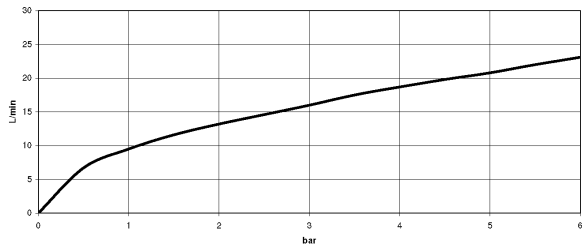

Bathtub - Symetrics

Deck valve counter-clockwise closing hot - polished chrome

Article number: 20 000 985-00

- 1-1/4" hole diameter
- Flange 2-3/8" x 2-3/8"
- (ADA)

polished chrome

Dimensional drawing

All dimensions in mm / inch = mm x 0,0394

Bathtub - Symetrics

Deck valve counter-clockwise closing hot - polished chrome

Article number: 20 000 985-00

Flow rate chart

Bathtub - Symetrics

Deck valve counter-clockwise closing hot - polished chrome

Article number: 20 000 985-00