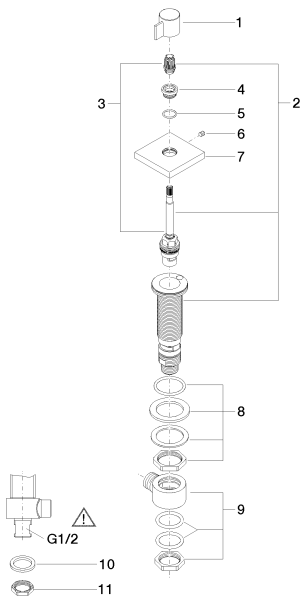

Bathtub - Symetrics

Deck valve counter-clockwise closing hot - polished chrome

Article number: 20 000 985-00

- 1-1/4" hole diameter
- Flange 2-3/8" x 2-3/8"
- (ADA)

polished chrome

Dimensional drawing

All dimensions in mm / inch = mm x 0,0394

Bathtub - Symetrics

Deck valve counter-clockwise closing hot - polished chrome

Article number: 20 000 985-00

Flow rate chart

Bathtub - Symetrics

Deck valve counter-clockwise closing hot - polished chrome

Article number: 20 000 985-00

Spare parts list

Number	Item Number	Designation	Number of units
1	09 20 98 002-00	handle	1
2	90 17 11 045 04 90	side panel	1
3	90 90 03 204 00 90	top	1
4	09 12 12 043-00	base	1
5	09 14 10 017 90	seal	1
6	04 31 11 004 00 90	pin	1
7	09 27 98 014-00	rosette	1
8	04 23 10 032 78 90	fixing set	1
9	04 17 11 023 10 90	distributor	1
10	09 30 11 059 90	disc	1
11	09 23 10 012 90	nut	1