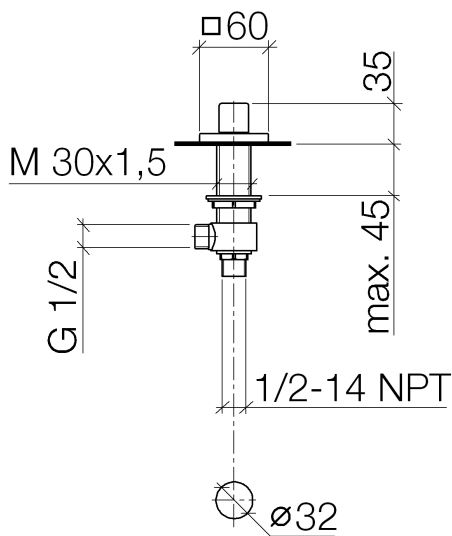

Bathtub - Symetrics

Deck valve counter-clockwise closing hot - polished chrome

Article number: 20 000 985-00

- 1-1/4" hole diameter
- Flange 2-3/8" x 2-3/8"
- (ADA)

polished chrome

Dimensional drawing

All dimensions in mm / inch = mm x 0,0394

Bathtub - Symetrics

Deck valve counter-clockwise closing hot - polished chrome

Article number: 20 000 985-00

Flow rate chart

Bathtub - Symetrics

Deck valve counter-clockwise closing hot - polished chrome

Article number: 20 000 985-00

Spare parts list

Number	Item Number	Designation	Number of units
1	09 20 98 002-00	handle	1
2	90 17 11 045 04 90	side panel	1
3	90 90 03 204 00 90	top	1
4	09 12 12 043-00	base	1
5	09 14 10 017 90	seal	1
6	04 31 11 004 00 90	pin	1
7	09 27 98 014-00	rosette	1
8	04 23 10 032 78 90	fixing set	1
9	04 17 11 023 10 90	distributor	1
10	09 30 11 059 90	disc	1
11	09 23 10 012 90	nut	1