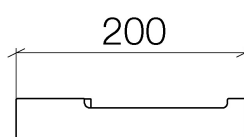

Product specifications

- width 200mm
- height 35 mm
- 70 mm projection

Surfaces

- chrome 83500705-00
- platinum matt 83500705-06

Exploded assembly drawing

Order quantity

No.	Article number	Name	Installation quantity
1	0517207580090	fixing set	1
2	09303019190	screw	3
3	081770500ff	holder	1
4	081770553ff	holder	1
5	0431111130090	pin	1