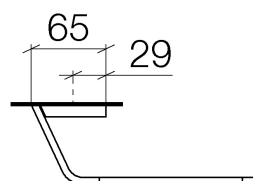

Product specifications

- width 200mm
- height 35 mm
- 70 mm projection

Surfaces

- chrome 83500705-00
- platinum matt 83500705-06

Exploded assembly drawing

Order quantity

No.	Article number	Name	Installation quantity
1	0517207580090	fixing set	1
2	09303019190	screw	3
3	081770500ff	holder	1
4	081770553ff	holder	1
5	0431111130090	pin	1