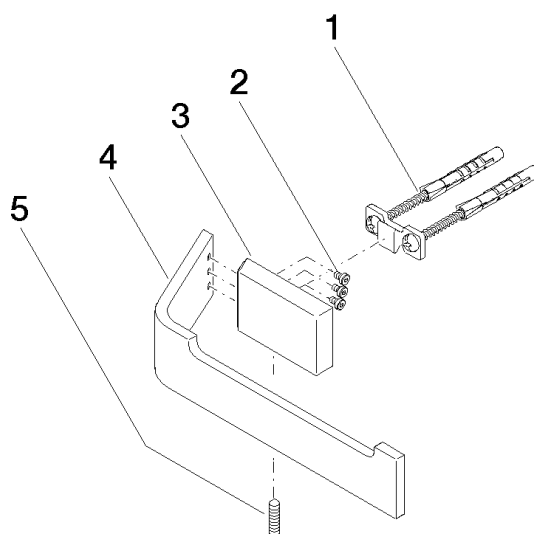

Product specifications

- width 200mm
- height 35 mm
- 70 mm projection

Surfaces

- chrome 83500705-00
- platinum matt 83500705-06

Exploded assembly drawing

Order quantity

No.	Article number	Name	Installation quantity
1	0517207580090	fixing set	1
2	09303019190	screw	3
3	081770500ff	holder	1
4	081770553ff	holder	1
5	0431111130090	pin	1