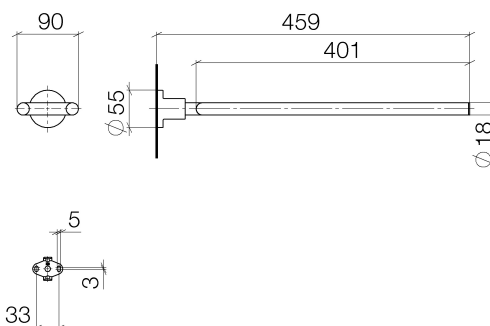

Product specifications

- width 90mm
- height 55 mm
- rosette Ø 55 mm
- 460 mm projection

Surfaces

- | | |
|-----------------|-------------|
| • chrome | 83210892-00 |
| • platinum matt | 83210892-06 |
| • platinum | 83210892-08 |
| • matt black | 83210892-33 |

Exploded assembly drawing

Order quantity

No.	Article number	Name	Installation quantity
1	90178955400ff	holder	1
2	0431111130090	pin	1
3	081789505ff	holder	1
4	09301104690	disc	1
5	09303007190	screw	1
6	0517207390090	fixing set	1