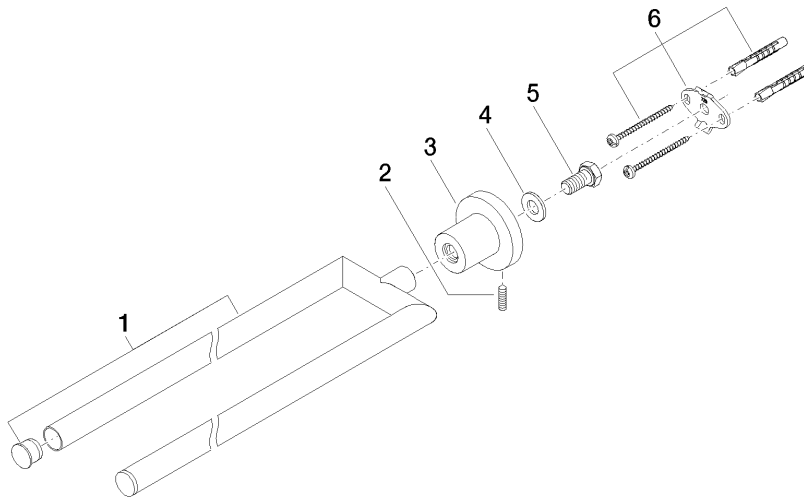

Product specifications

- width 90mm
- height 55 mm
- rosette Ø 55 mm
- 460 mm projection

Surfaces

- | | |
|-----------------|-------------|
| • chrome | 83210892-00 |
| • platinum matt | 83210892-06 |
| • platinum | 83210892-08 |
| • matt black | 83210892-33 |

Exploded assembly drawing

Order quantity

No.	Article number	Name	Installation quantity
1	90178955400ff	holder	1
2	0431111130090	pin	1
3	081789505ff	holder	1
4	09301104690	disc	1
5	09303007190	screw	1
6	0517207390090	fixing set	1