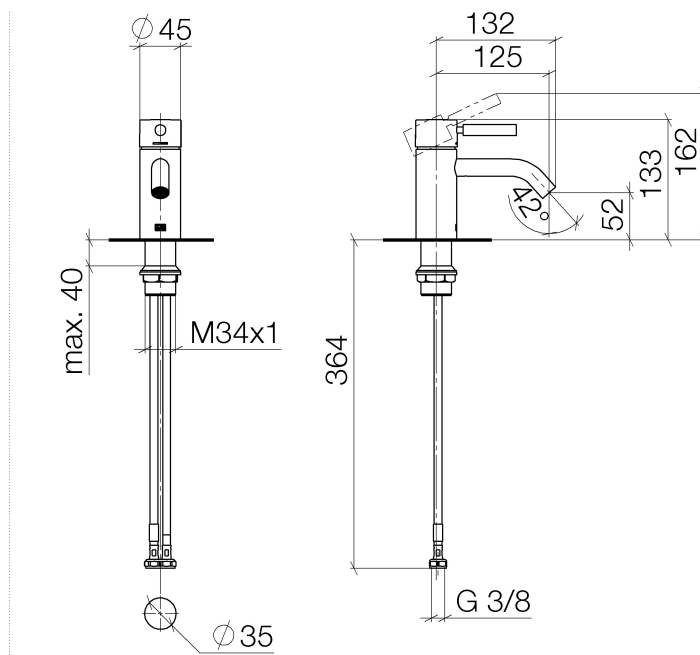

META Single-lever basin mixer, without pop-up waste 125mm
Article number: 33526660

Exploded assembly drawing

META Single-lever basin mixer, without pop-up waste 125mm

Article number: 33526660

Order quantity

No.	Article number	Name	Installation quantity
1	90206600200ff	handle	1
2	092830041ff	cover	1
3	09141009190	seal	1
4	09240426690	nut	1
5	9015050440090	cartridge	1
6	90110620600ff	spout	1
7	0423100440790	fixing set	1
8	0430041000090	hose	2

Flow rate chart