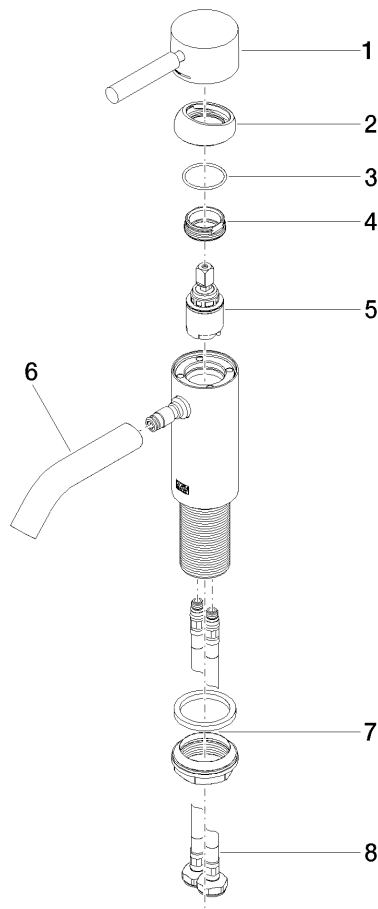

META Single-lever basin mixer, without pop-up waste 125mm
Article number: 33526660

Exploded assembly drawing

META Single-lever basin mixer, without pop-up waste 125mm

Article number: 33526660

Order quantity

No.	Article number	Name	Installation quantity
1	90206600200ff	handle	1
2	092830041ff	cover	1
3	09141009190	seal	1
4	09240426690	nut	1
5	9015050440090	cartridge	1
6	90110620600ff	spout	1
7	0423100440790	fixing set	1
8	0430041000090	hose	2

Flow rate chart