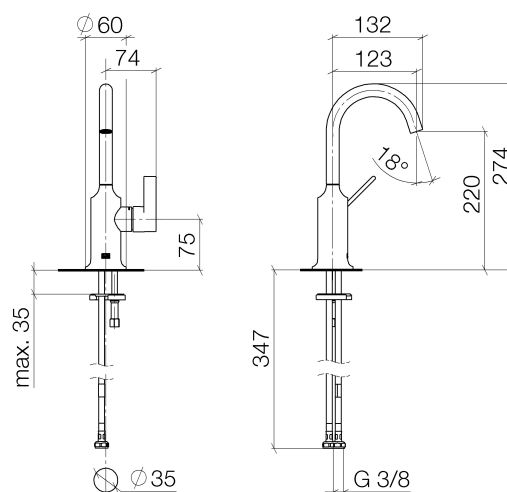

Product specifications

- **123 mm projection**
- pivotable spout 360°
- circular, air-enriched flow
- height of mixer 274 mm
- height up to aerator 220 mm
- hole diameter 35 mm
- 2x screw-in M 8 x 1 pressure hose, leak-tested
- max. flow 5.7 l/min
- lead-free

Bath & Spa

Vaia Single-lever basin mixer without pop-up waste

Article number: 33525809

Surfaces

- chrome 33525809-00
- platinum matt 33525809-06
- 33525809-99

Exploded assembly drawing

Order quantity

No.	Article number	Name	Installation quantity
1	90282231200ff	spout	1
2	9015050420090	cartridge	1
3	09240426690	nut	1
4	09141009190	seal	1
5	092830021ff	cover	1
6	092080020ff	handle	1
7	09311103090	pin	1
8	90312008700ff	plug	1
9	09311101190	pin	1
10	0430110380090	fixing set	1
11	0430041000090	hose	2

Flow rate chart