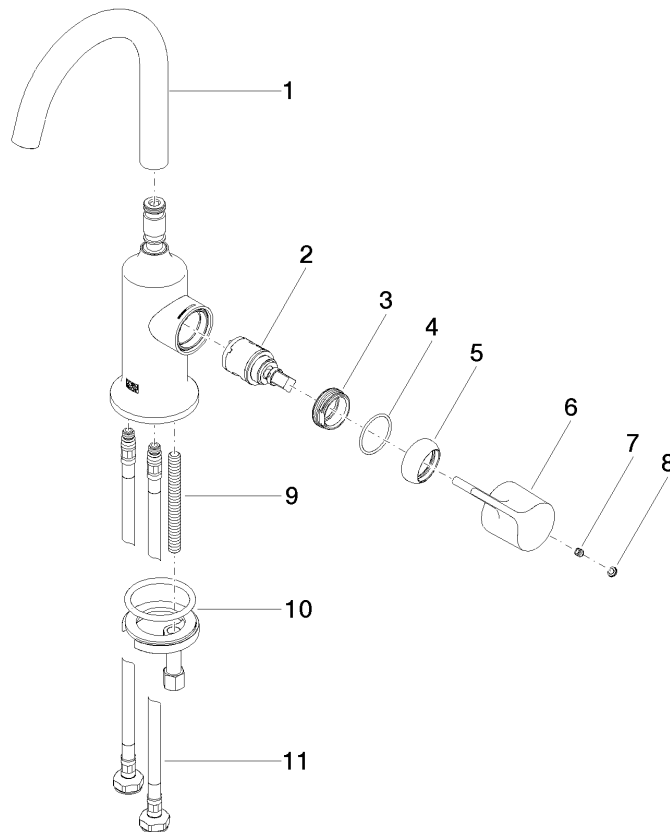

Product specifications

- **123 mm projection**
- pivotable spout 360°
- circular, air-enriched flow
- height of mixer 274 mm
- height up to aerator 220 mm
- hole diameter 35 mm
- 2x screw-in M 8 x 1 pressure hose, leak-tested
- max. flow 5.7 l/min
- lead-free

Bath & Spa

Vaia Single-lever basin mixer without pop-up waste

Article number: 33525809

Surfaces

- chrome 33525809-00
- platinum matt 33525809-06
- 33525809-99

Exploded assembly drawing

Order quantity

No.	Article number	Name	Installation quantity
1	90282231200ff	spout	1
2	9015050420090	cartridge	1
3	09240426690	nut	1
4	09141009190	seal	1
5	092830021ff	cover	1
6	092080020ff	handle	1
7	09311103090	pin	1
8	90312008700ff	plug	1
9	09311101190	pin	1
10	0430110380090	fixing set	1
11	0430041000090	hose	2

Flow rate chart