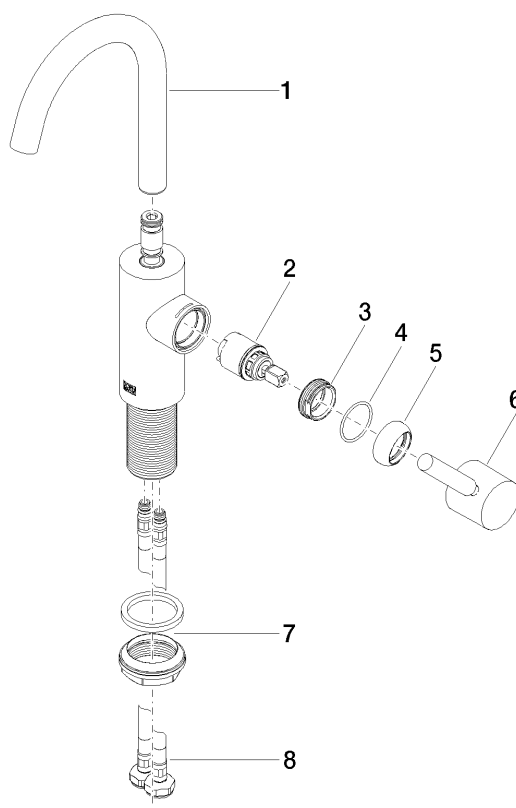

**META Single-lever washbasin mixer without pop-up waste 123mm**  
Article number: 33525661

**Exploded assembly drawing**

## META Single-lever washbasin mixer without pop-up waste 123mm

Article number: 33525661

### Order quantity

No.	Article number	Name	Installation quantity
1	90282232100ff	spout	1
2	9015050440090	cartridge	1
3	09240426690	nut	1
4	09141009190	seal	1
5	092830021ff	cover	1
6	90206600300ff	handle	1
7	0423100440790	fixing set	1
8	0430041000090	hose	2