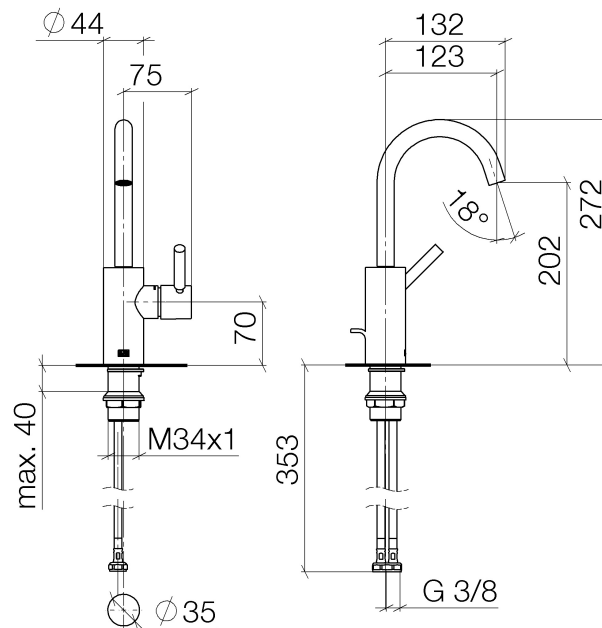

**META Single-lever washbasin mixer without pop-up waste 123mm**  
Article number: 33525661

**Exploded assembly drawing**

## META Single-lever washbasin mixer without pop-up waste 123mm

Article number: 33525661

### Order quantity

No.	Article number	Name	Installation quantity
1	90282232100ff	spout	1
2	9015050440090	cartridge	1
3	09240426690	nut	1
4	09141009190	seal	1
5	092830021ff	cover	1
6	90206600300ff	handle	1
7	0423100440790	fixing set	1
8	0430041000090	hose	2