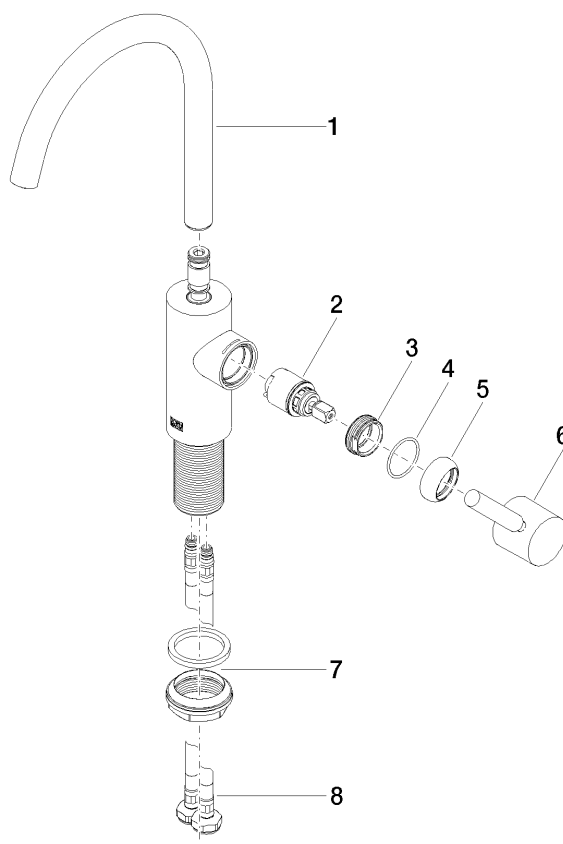

META Single-lever washbasin mixer without pop-up waste 167mm
Article number: 33505661

Exploded assembly drawing

META Single-lever washbasin mixer without pop-up waste 167mm

Article number: 33505661

Order quantity

No.	Article number	Name	Installation quantity
1	90282232000ff	spout	1
2	9015050440090	cartridge	1
3	09240426690	nut	1
4	09141009190	seal	1
5	092830021ff	cover	1
6	90206600300ff	handle	1
7	0423100440790	fixing set	1
8	0430041000090	hose	2

Flow rate chart