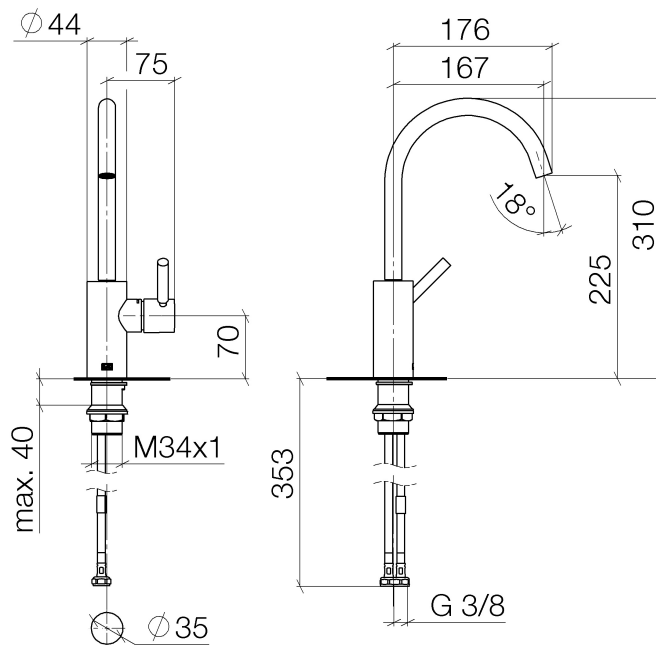

META Single-lever washbasin mixer without pop-up waste 167mm
Article number: 33505661

Exploded assembly drawing

META Single-lever washbasin mixer without pop-up waste 167mm

Article number: 33505661

Order quantity

No.	Article number	Name	Installation quantity
1	90282232000ff	spout	1
2	9015050440090	cartridge	1
3	09240426690	nut	1
4	09141009190	seal	1
5	092830021ff	cover	1
6	90206600300ff	handle	1
7	0423100440790	fixing set	1
8	0430041000090	hose	2

Flow rate chart