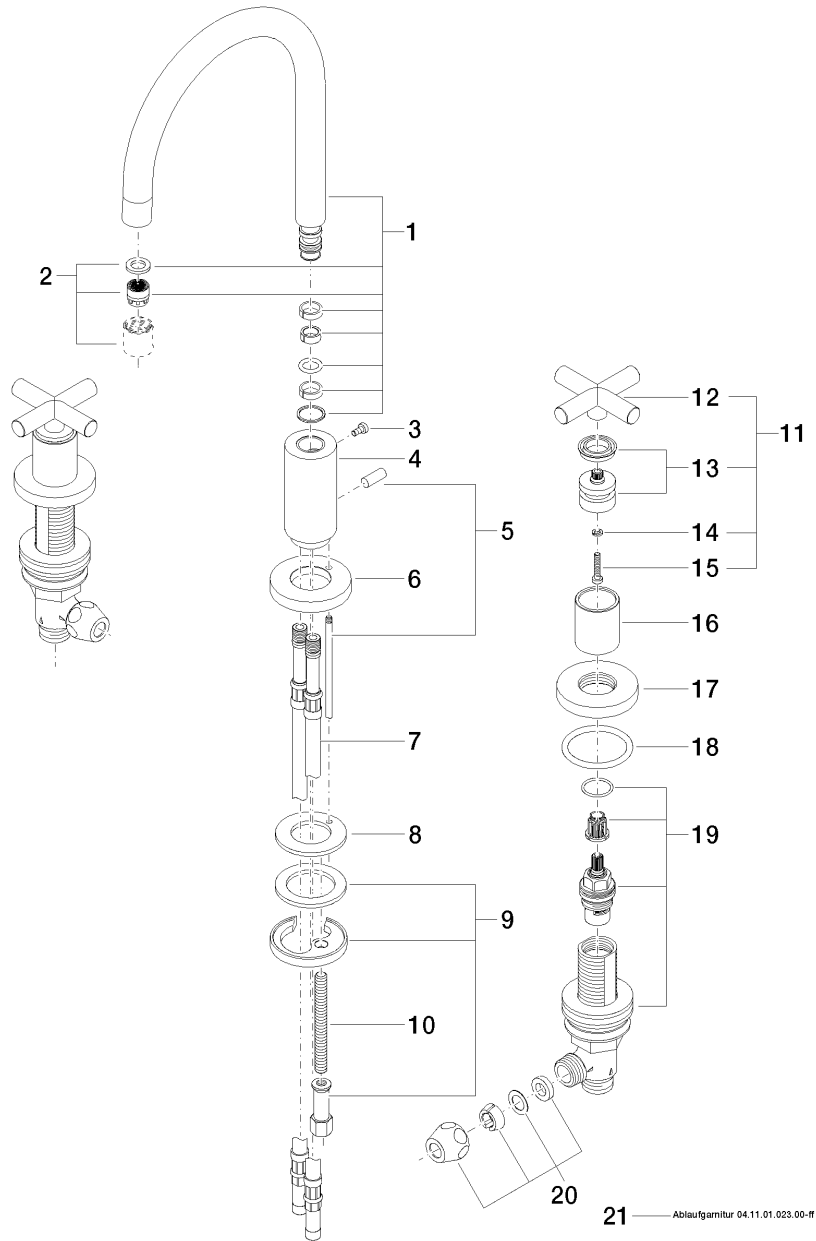

Exploded assembly drawing

Order quantity

No.	Article number	Name	Installation quantity
1	90282221302ff	spout	1
2	90230102804ff	aerator	1
3	09303005790	screw	1
4	09111008710ff	connection	1
5	04208903080ff	pull-rod	1
6	092810133ff	ring	1
7	0430040640090	hose	2
8	09140504790	seal	1
9	0430110380090	fixing set	1
10	09311101190	pin	1
11	04208901000ff	handle	2
12	092089010ff	handle	2
13	90121200700ff	base	2
14	09301102990	disc	2
15	09303007590	screw	2
16	092102140ff	sleeve	2
17	092789105ff	rosette	2
18	09141004390	seal	2
19	9017110405190	side panel	2
20	04233004000ff	threaded connector	2
21	04110102300ff	pop-up waste	1