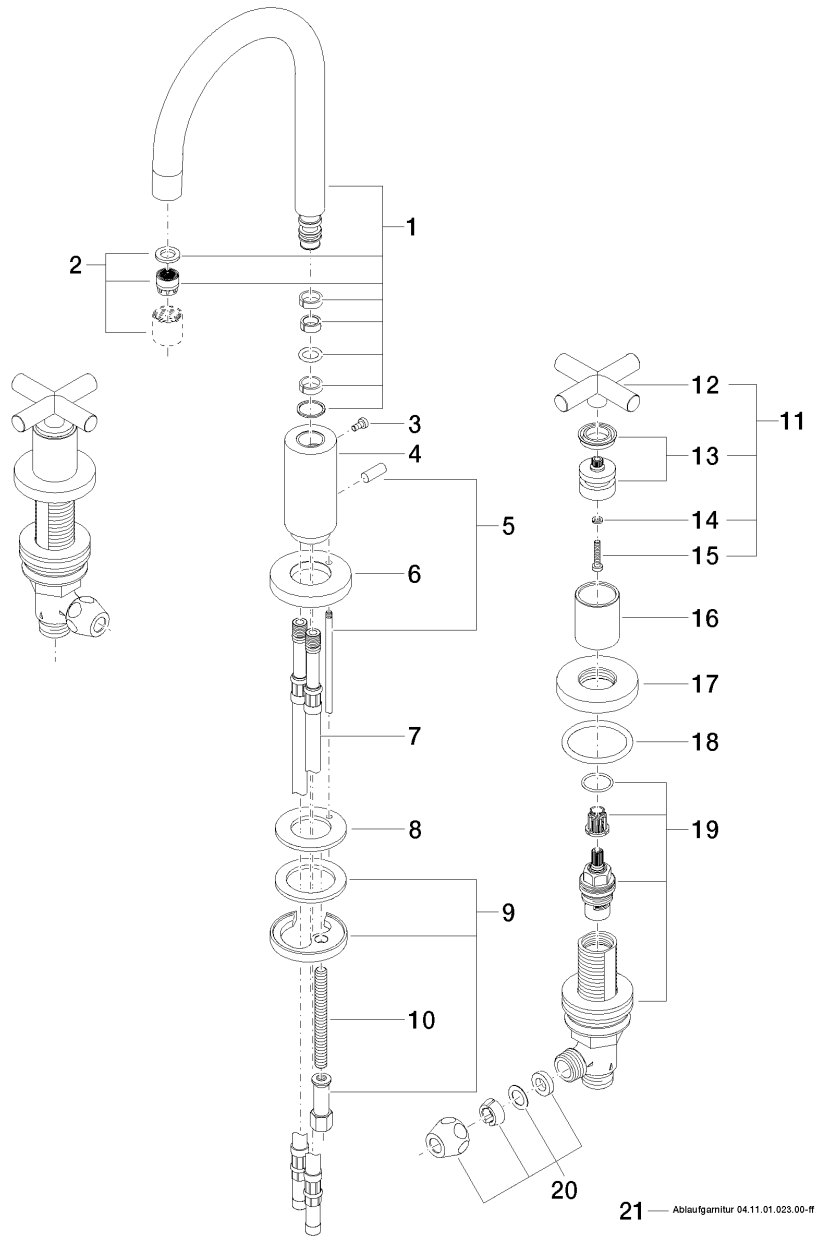

**Exploded assembly drawing**

**Order quantity**

<b>No.</b>	<b>Article number</b>	<b>Name</b>	<b>Installation quantity</b>
1	90282221702ff	spout	1
2	90230102804ff	aerator	1
3	09303005790	screw	1
4	09111008710ff	connection	1
5	04208903080ff	pull-rod	1
6	092810133ff	ring	1
7	0430040640090	hose	2
8	09140504790	seal	1
9	0430110380090	fixing set	1
10	09311101190	pin	1
11	04208901000ff	handle	2
12	092089010ff	handle	2
13	90121200700ff	base	2
14	09301102990	disc	2
15	09303007590	screw	2
16	092102140ff	sleeve	2
17	092789105ff	rosette	2
18	09141004390	seal	2
19	9017110405190	side panel	1
20	04233004000ff	threaded connector	2
21	04110102300ff	pop-up waste	1