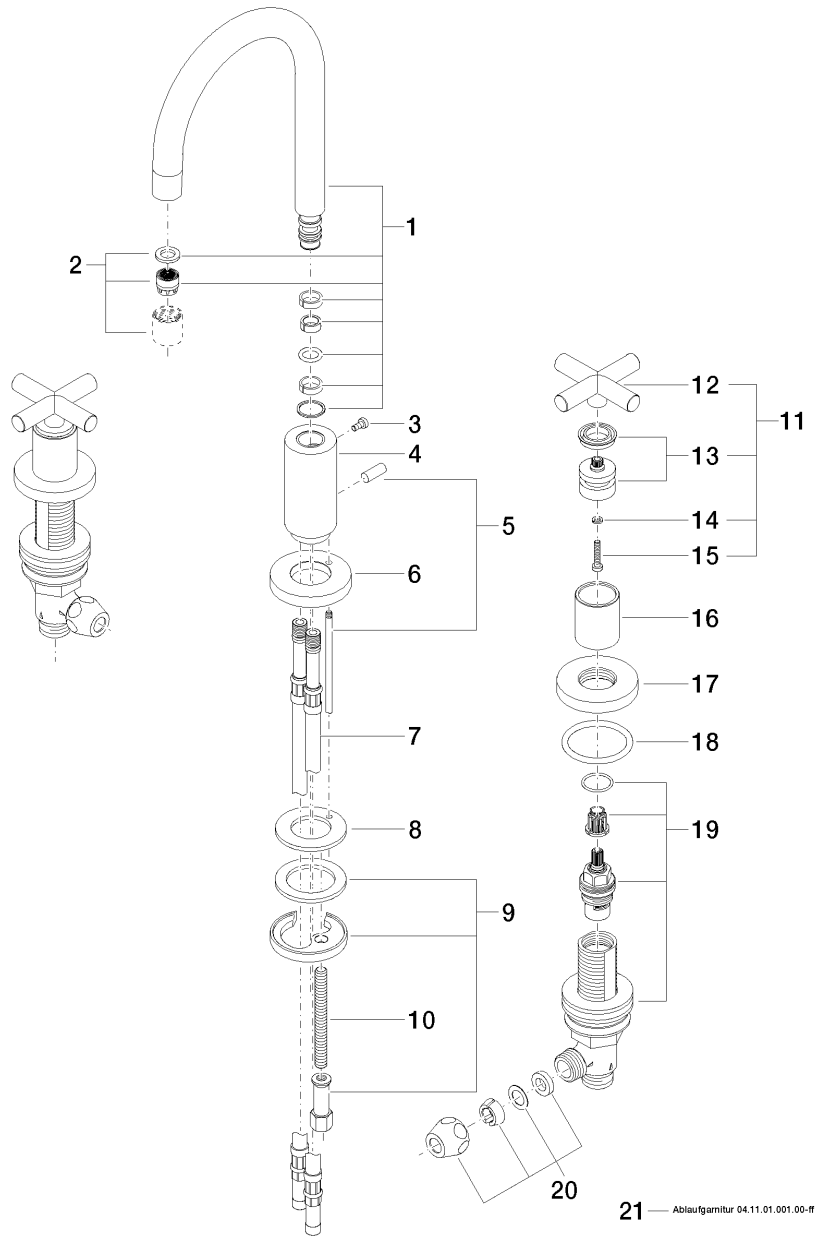

Exploded assembly drawing

**Tara. (Tara Refinement) Three-hole lavatory mixer 135mm**

Article number: 20710892

**Order quantity**

<b>No.</b>	<b>Article number</b>	<b>Name</b>	<b>Installation quantity</b>
1	90282221701ff	spout	1
2	90230102803ff	aerator	1
3	09303005790	screw	1
4	09111008710ff	connection	1
5	04208903080ff	pull-rod	1
6	092810133ff	ring	1
7	0430040640090	hose	2
8	09140504790	seal	1
9	0430110380090	fixing set	1
10	09311101190	pin	1
11	04208901000ff	handle	2
12	092089010ff	handle	2
13	90121200700ff	base	2
14	09301102990	disc	2
15	09303007590	screw	2
16	092102140ff	sleeve	2
17	092789105ff	rosette	2
18	09141004390	seal	2
19	9017110405190	side panel	2
20	04233004000ff	threaded connector	2
21	04110100100ff	pop-up waste	1

**Flow rate chart**