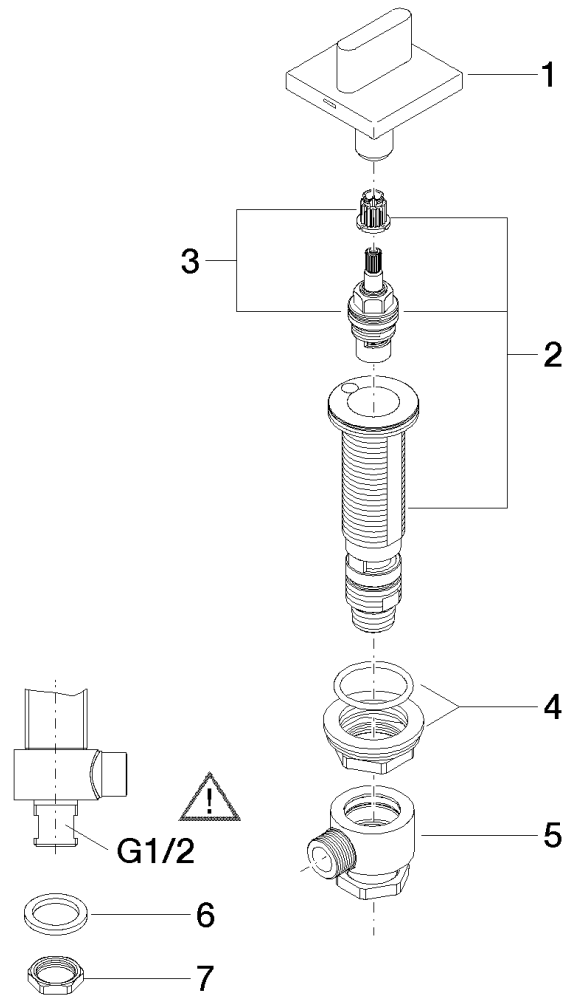

**Product specifications**

- 1-1/4" hole diameter
- Flange 2-3/8" x 2-3/8"

**(ADA)**

**Surfaces**

- chrome 20000705-00
- matt platinum 20000705-06

**Exploded assembly drawing**

**Order quantity**

<b>No.</b>	<b>Article number</b>	<b>Name</b>	<b>Installation quantity</b>
1	90207005104ff	handle	1
2	0417110453390	side panel	1
3	9090031330090	top	1
4	0423100327890	fixing set	1
5	0417110231090	distributor	1
6	09301105990	disc	1
7	09231001290	nut	1