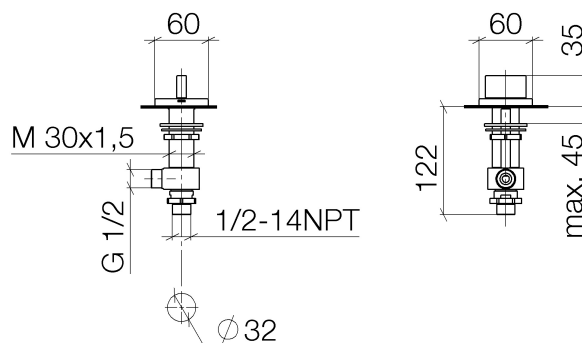

**Product specifications**

- 1-1/4" hole diameter
- Flange 2-3/8" x 2-3/8"

**(ADA)**

**Surfaces**

- chrome 20000705-00
- matt platinum 20000705-06

**Exploded assembly drawing**

**Order quantity**

<b>No.</b>	<b>Article number</b>	<b>Name</b>	<b>Installation quantity</b>
1	90207005104ff	handle	1
2	0417110453390	side panel	1
3	9090031330090	top	1
4	0423100327890	fixing set	1
5	0417110231090	distributor	1
6	09301105990	disc	1
7	09231001290	nut	1