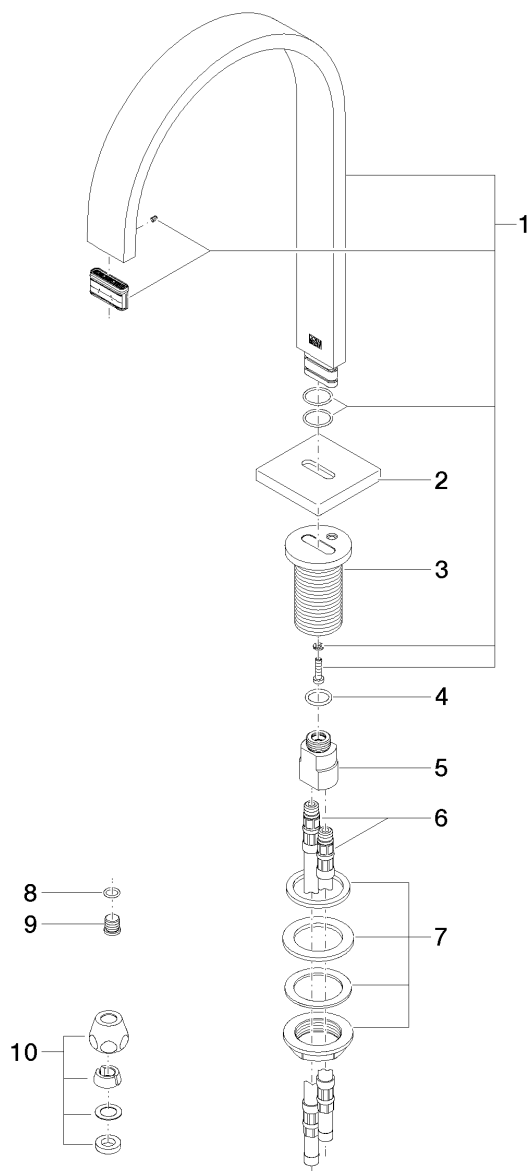

Touchfree spout

Article number: 13716782

Exploded assembly drawing

Touchfree spout

Article number: 13716782

Order quantity

No.	Article number	Name	Installation quantity
1	90282215501ff	spout	1
2	092778034ff	rosette	1
3	0911100541090	connection	1
4	09141013090	seal	1
5	0911100551090	connection	1
6	0430040160090	hose	2
7	0423100090190	fixing set	1
8	09141006090	seal	1
9	09312006590	plug	1
10	04233004000ff	threaded connector	2

Flow rate chart