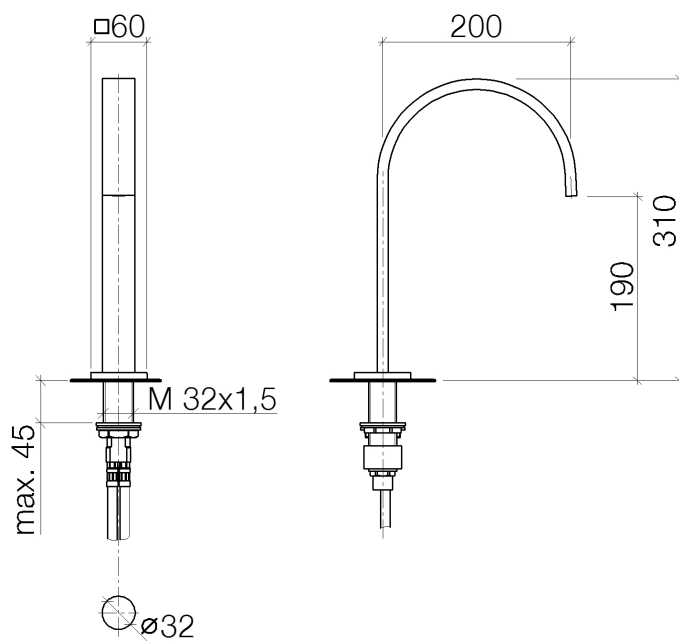

Touchfree spout

Article number: 13716782

Exploded assembly drawing

Touchfree spout

Article number: 13716782

Order quantity

No.	Article number	Name	Installation quantity
1	90282215501ff	spout	1
2	092778034ff	rosette	1
3	0911100541090	connection	1
4	09141013090	seal	1
5	0911100551090	connection	1
6	0430040160090	hose	2
7	0423100090190	fixing set	1
8	09141006090	seal	1
9	09312006590	plug	1
10	04233004000ff	threaded connector	2

Flow rate chart