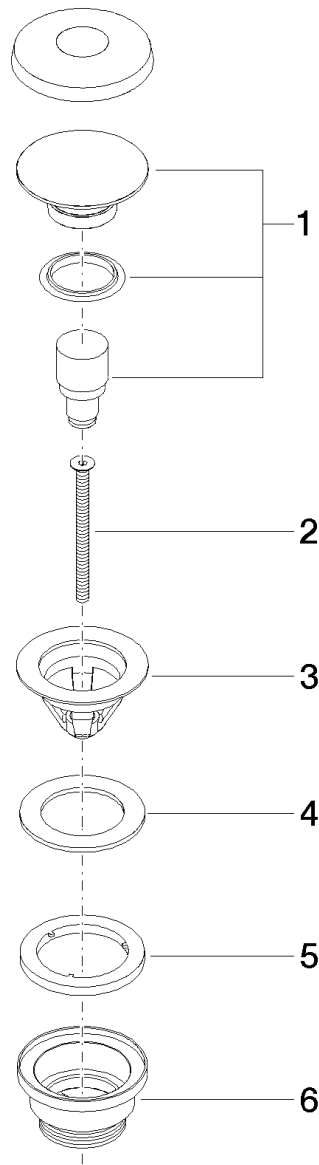

Exploded assembly drawing

Generic miscellaneous articles Pop-up waste

Article number: 10125970

Order quantity

| No. | Article number | Name | Installation quantity |
|-----|----------------|------------|-----------------------|
| 1 | 04312009600ff | plug | 1 |
| 2 | 09303017990 | screw | 1 |
| 3 | 091101038ff | cup | 1 |
| 4 | 09140506190 | seal | 1 |
| 5 | 09140315390 | seal | 1 |
| 6 | 091110156ff | connection | 1 |