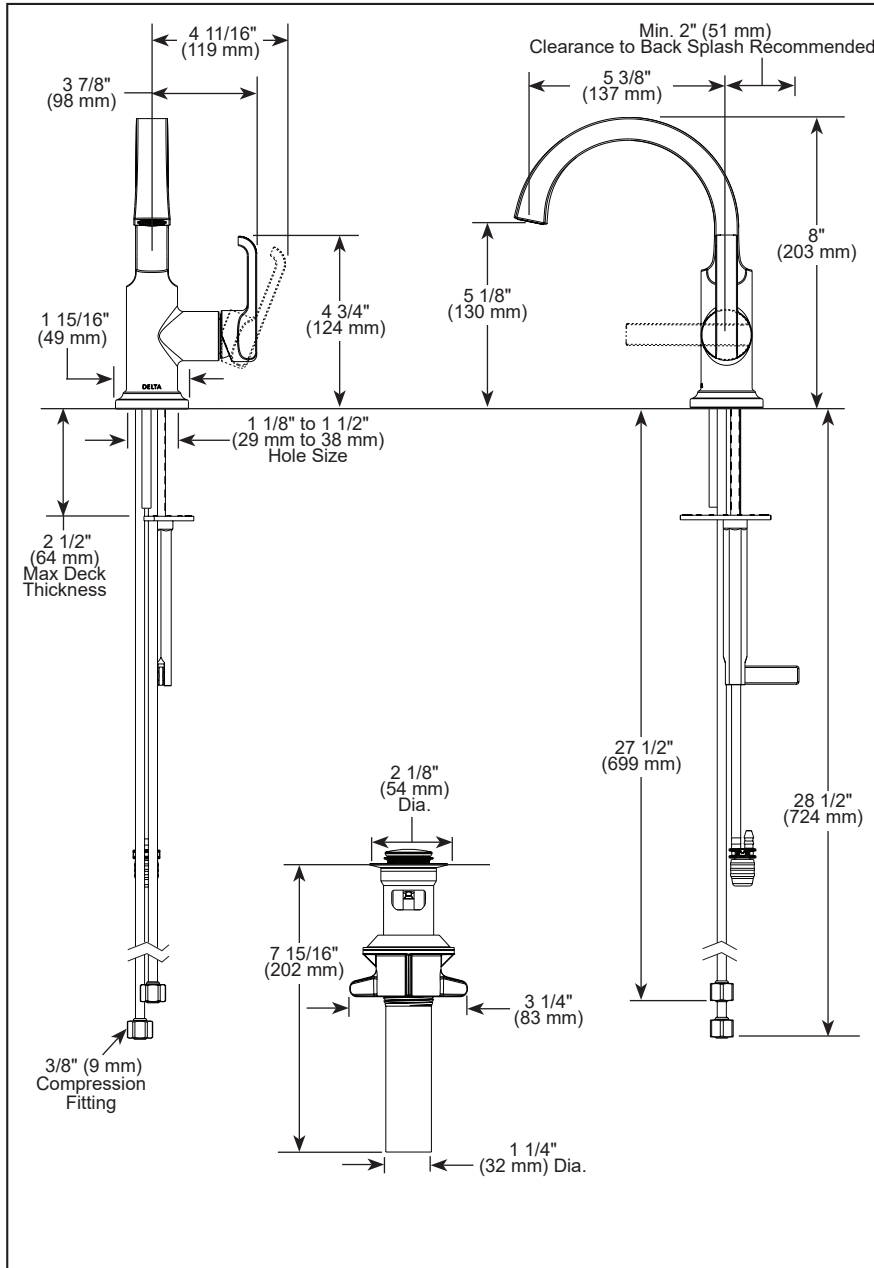

Submitted Model No.: _____

Specific Features: _____

▲ Designate Proper Finish Suffix

see what Delta can do™

BATHROOM FAUCET

- Tetra™ Bath Collection
- Single Handle Deck Mount

FEATURES:

- DIAMOND Seal® Technology
- Lumicoat™ Finish (-PR models only)
- Lumicoat™ Finishes easily wipe clean without cleaners and chemicals on the products most commonly touched areas

STANDARD SPECIFICATIONS:

- Max. flow rate 1.2 gpm @ 60 psi, 4.5 L/min @ 414 kPa
- One hole mount
- Diamond coated ceramic cartridge
- 1/4" O.D. straight, staggered PEX supply tubes
- Models have metal drain with pop-up type fitting with plated flange and stopper
- Optional red/blue indicator ring provided with models
- Optional 6" escutcheon (RP102057 ▲) not included

COMPLIES WITH:

- ASME A112.18.1 / CSA B125.1
- Indicates compliance to ICC/ANSI A117.1 - Valve control only
- EPA WaterSense®

Delta reserves the right (1) to make changes in specifications and materials, and (2) to change or discontinue models, both without notice or obligation. Dimensions are for reference only. See current full-line price book or www.deltafaucet.com for finish options and product availability.

DSP-L-588SH-DST Rev. A

Delta Faucet Company

55 E. 111th Street, Indianapolis, IN 46280
 350 South Edgeware Road, St. Thomas, ON N5P 4L1
 © 2022 Delta Faucet Company