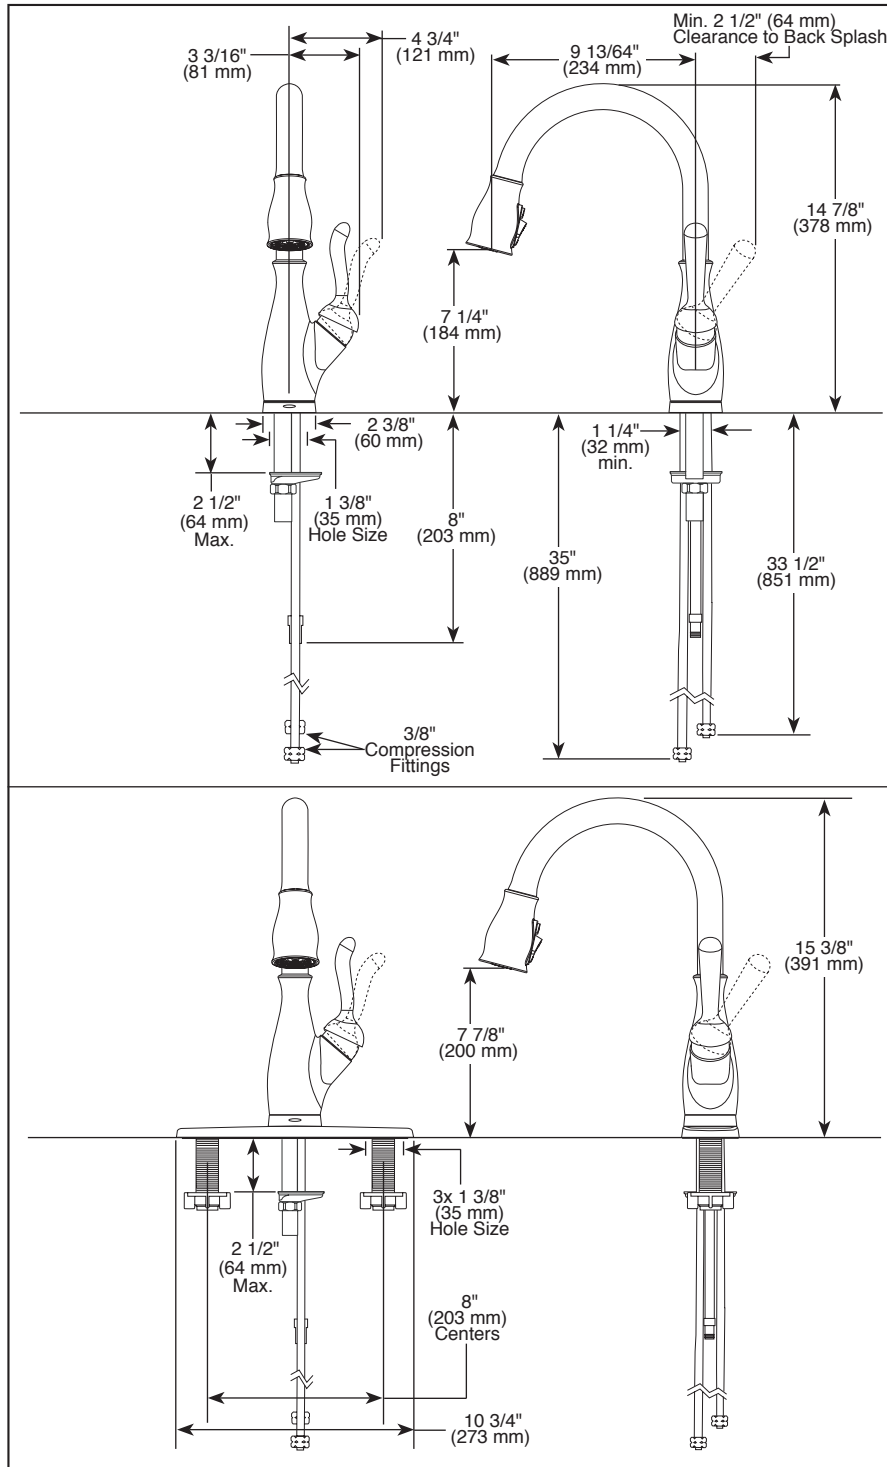

### STANDARD SPECIFICATIONS:

- Max flow rate 1.8 gpm @ 60 psi, 6.8 L/min @ 414 kPa
- One or three hole mount (escutcheon optional, included)
- Diamond coated ceramic cartridge
- 3/8" O.D. straight, staggered PEX supply tubes
- Spout rotates 360°
- Red/blue indicator markings
- Three-function wand: aerated stream, spray or ShieldSpray
- Dual integral double check valves in sprayer
- LED indicator light signals on-off, water temperature and when batteries run low.
- Uses 6 AA batteries (included) or 6 C batteries (not included)

### COMPLIES WITH:

- ASME A112.18.1 / CSA B125.1
- ASME A112.18.6
- ♿ Indicates compliance to ICC/ANSI A117.1 - Valve control only

### Delta Faucet Company

55 E. 111th Street, Indianapolis, IN 46280  
 350 South Edgevare Road, St. Thomas, ON N5P 4L1  
 © 2022 Delta Faucet Company

Submitted Model No.: \_\_\_\_\_

Specific Features: \_\_\_\_\_