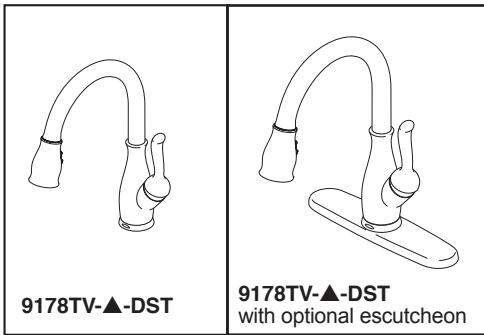

- Leland® Collection
- Single Handle Pull-Down

FEATURES:

- Touch₂O® Technology
- DIAMOND Seal® Technology
- MagnaTite® Magnetic Docking
- Touch-Clean® Sprayhead
- ShieldSpray® Technology
- Voice IQ™ Technology

STANDARD SPECIFICATIONS:

- Max flow rate 1.8 gpm @ 60 psi, 6.8 L/min @ 414 kPa
- One or three hole mount (escutcheon optional, included)
- Diamond coated ceramic cartridge
- 3/8" O.D. straight, staggered PEX supply tubes
- Spout rotates 360°
- Red/blue indicator markings
- Three-function wand: aerated stream, spray or ShieldSpray
- Dual integral double check valves in sprayer
- LED indicator light signals on-off, water temperature and when batteries run low.
- Uses 6 AA batteries (included) or 6 C batteries (not included)

WARRANTY

- Parts and Finish - Lifetime limited warranty; or for commercial purchasers, 10 years for multi-family residential (apartments and condominiums) and 5 years for all other commercial uses, in each case from the date of purchase.
- Electronic Parts and Batteries (if applicable) - 5 years from the date of purchase; or for commercial purchasers, 1 year from the date of purchase. No warranty is provided on batteries.

COMPLIES WITH:

- ASME A112.18.1 / CSA B125.1
- ASME A112.18.6
- ♿ Indicates compliance to ICC/ANSI A117.1 - Valve control only

Delta Faucet Company

55 E. 111th Street, Indianapolis, IN 46280
350 South Edgevare Road, St. Thomas, ON N5P 4L1
© 2022 Delta Faucet Company

Submitted Model No.: _____

Specific Features: _____