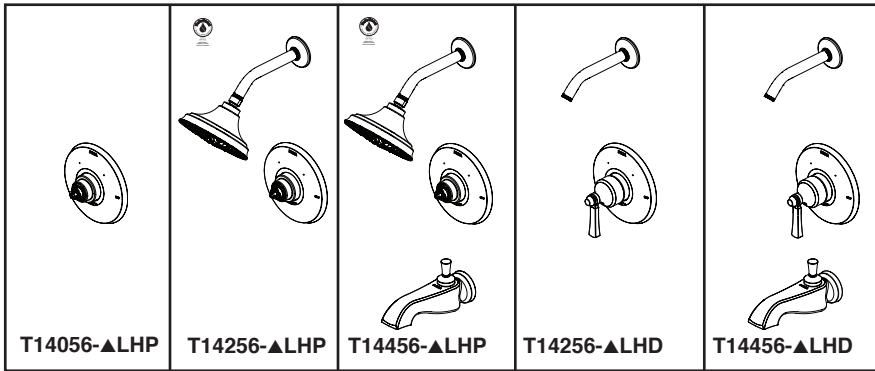

see what Delta can do™

TUB AND SHOWER FAUCET TRIM

- Dorval™ Bath Collection
- Valve Only (T14056-LHP)
- Shower Only (T14256-LHP)
- Tub/Shower (T14456-LHP)

Submitted Model No.:

Specific Features:

FEATURES:

- Monitor® 14 Series pressure balanced bath mixing valve
- H₂Okinetic® Technology shower head

STANDARD SPECIFICATIONS:

- Maintains a balanced pressure of hot and cold water even when a valve is turned on or off elsewhere in the system
- Must also order MultiChoice® Universal rough separately
- Back to back installation capability
- Solid brass fabricated body
- Temperature only controlled with handle
- Field adjustable to limit handle rotation into hot water zone
- 120° maximum handle rotation
- All parts replaceable from the front of the valve
- LHP - less handle program. See recommended handle options below.
- Maximum 1.75 gpm @ 80 psi, 6.6 L/min @ 550 kPa
- Tub port maximum flow rate 6.0 gpm @ 60 psi with R10000-UNBX
- Shower arm overall horizontal length = 7" (178 mm), including threaded ends
- "-LHD" models indicate less showerhead
- 1/2" IPS threaded spout adapter

RP100196▲ Pull-Up Diverter

RP100197▲ No Diverter

▲ Designate Proper Finish Suffix

H566 Lever Handle

H567 Cross Handle

Delta reserves the right (1) to make changes in specifications and materials, and (2) to change or discontinue models, both without notice or obligation. Dimensions are for reference only. See current full-line price book or www.deltafaucet.com for finish options and product availability.