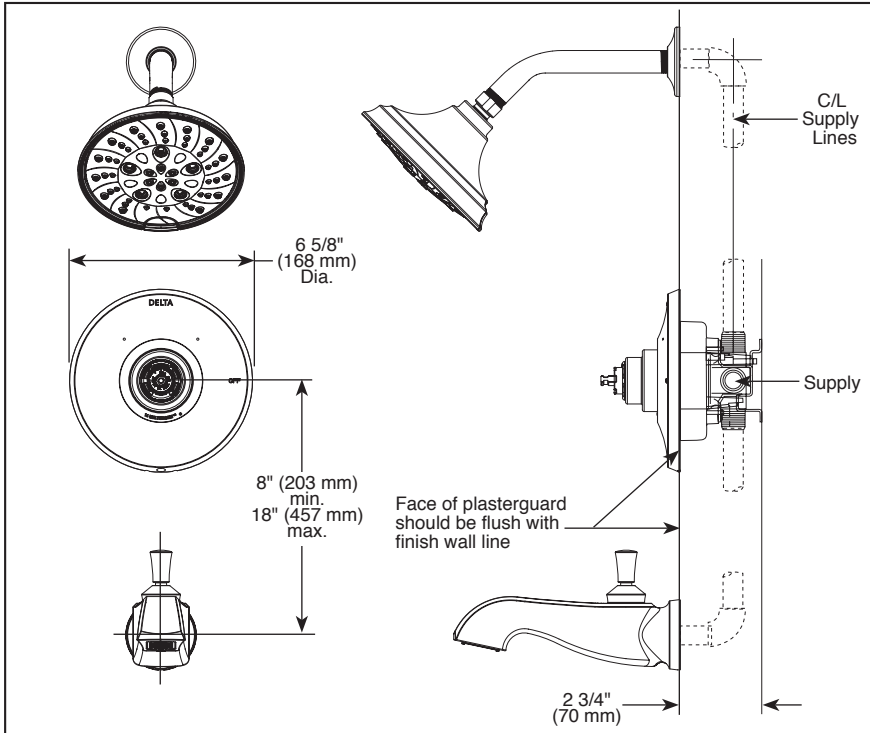

see what Delta can do™

TUB AND SHOWER FAUCET TRIM

- Dorval™ Bath Collection
- Valve Only (T14056-LHP)
- Shower Only (T14256-LHP)
- Tub/Shower (T14456-LHP)

Submitted Model No.:

Specific Features:

FEATURES:

- Monitor® 14 Series pressure balanced bath mixing valve
- H₂Okinetic® Technology shower head

STANDARD SPECIFICATIONS:

- Maintains a balanced pressure of hot and cold water even when a valve is turned on or off elsewhere in the system
- Must also order MultiChoice® Universal rough separately
- Back to back installation capability
- Solid brass fabricated body
- Temperature only controlled with handle
- Field adjustable to limit handle rotation into hot water zone
- 120° maximum handle rotation
- All parts replaceable from the front of the valve
- LHP - less handle program. See recommended handle options below.
- Maximum 1.75 gpm @ 80 psi, 6.6 L/min @ 550 kPa
- Tub port maximum flow rate 6.0 gpm @ 60 psi with R10000-UNBX
- Shower arm overall horizontal length = 7" (178 mm), including threaded ends
- "-LHD" models indicate less showerhead
- 1/2" IPS threaded spout adapter

RP100196▲ Pull-Up Diverter

RP100197▲ No Diverter

▲ Designate Proper Finish Suffix

H566 Lever Handle

H567 Cross Handle

Delta reserves the right (1) to make changes in specifications and materials, and (2) to change or discontinue models, both without notice or obligation. Dimensions are for reference only. See current full-line price book or www.deltafaucet.com for finish options and product availability.