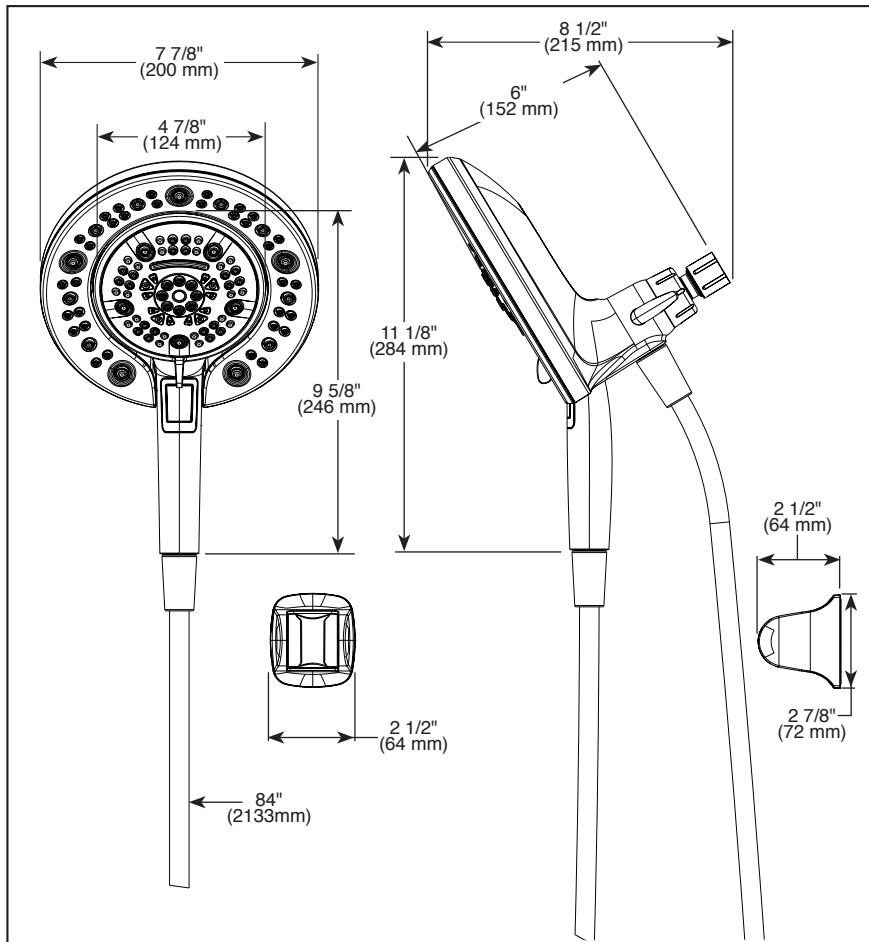

see what Delta can do™

IN2ITION®

- 2-In-1 Shower
- 7-Setting Hand Shower
- Additional Docking Mount for Hand Shower

FEATURES:

- Touch-Clean® Nozzles
- MagnaTite® Docking

STANDARD SPECIFICATIONS:

- Max flow rate 1.75 gpm at 80 psi, 6.6 L/min @ 550 kPa (75687)
- Max flow rate 2.5 gpm at 80 psi, 9.5 L/min @ 550 kPa (75687D)
- Integrated hand shower docks securely into shower head when not in use
- 3-Way diverter allows for single or shared operation of shower head and hand shower
- Change hand shower spray modes with easy turn dial
- Pause hand shower flow with push button pause in handle – pause is a non-positive shut-off
- 84" (2133) stainless steel hose (Chrome, SN finishes)
- Ball connector swivel angle is 32° (16° per side)
- Fits standard 1/2"-14 NPT pipe fitting
- Additional docking mount for hand shower can swivel 35° forward to 5° backward
- Additional docking mount can be mounted by self-adhesive or screw

COMPLIES WITH:

- ASME A112.18.1 / CSA B125.1
- EPA WaterSense® - applies to 75687 only

Submitted Model No.: _____

Specific Features: _____

▲ Designate proper finish suffix

RP101859▲
Additional Docking Mount
for Hand Shower