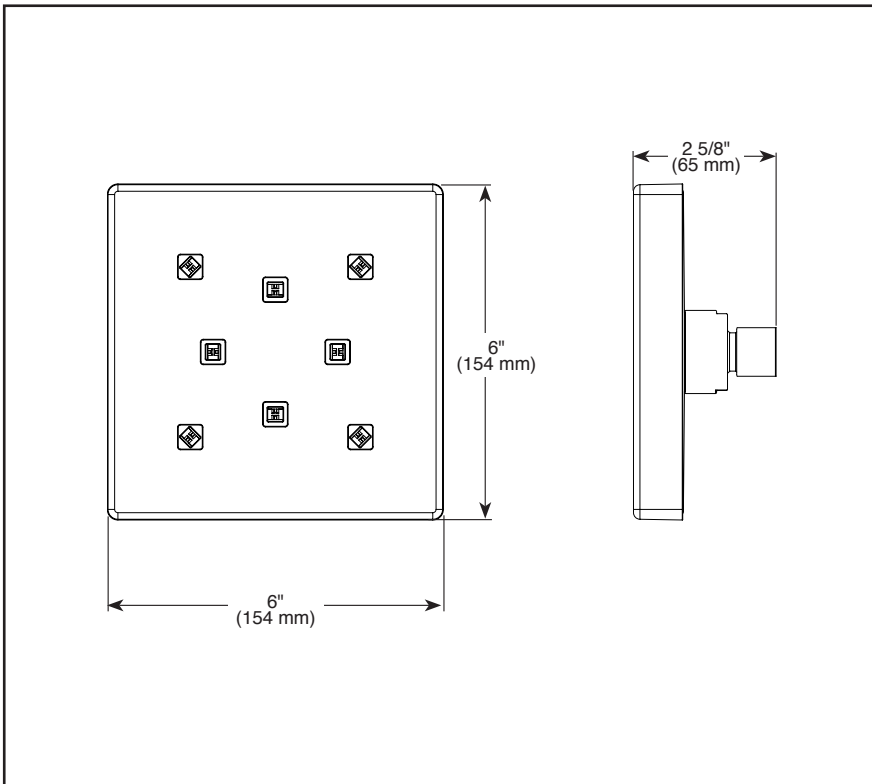

▲ Designate proper finish suffix