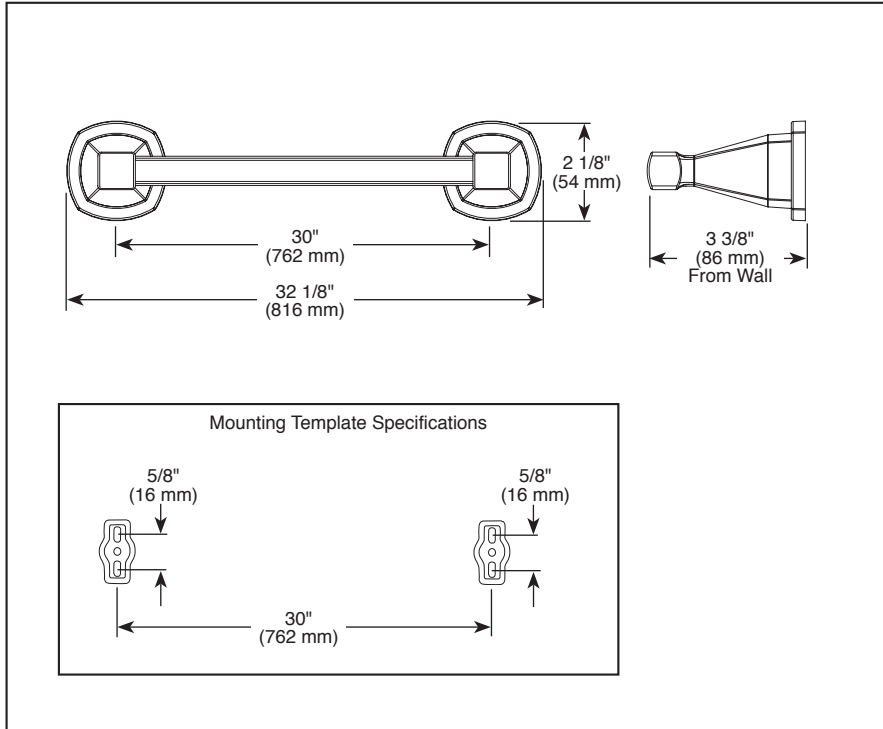

## ACCESSORIES

- Stryke™ Bath Collection
- 30" Towel Bar

Submitted Model No.: \_\_\_\_\_

Specific Features: \_\_\_\_\_