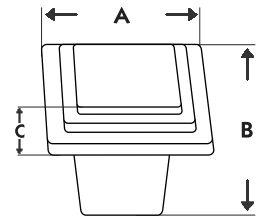

Dimensions:

Code	A	B	C
DD-2041	1-1/8"	1-1/16"	13/32"

Available Finishes

Polished Chrome

Polished Nickel

Satin Brass

Brushed Nickel

Black