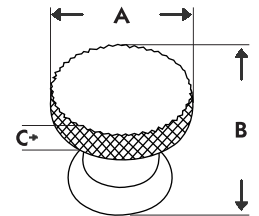

SOLID BRASS

BRIHAT SERIES

With its unique geometrical design wrapped around the curve, this product gives your site a little extra vitality by making it stand out and look magnificent. The continuous smooth surfaces combined with the intricate geometrical repetitions provide a new way of enjoying the interiors.

Dimensions:

Code	A	B	C
DD-2040	1-3/16"	1-3/32"	3/8"

Available Finishes

Polished Chrome

Polished Nickel

Satin Brass

Brushed Nickel

Black