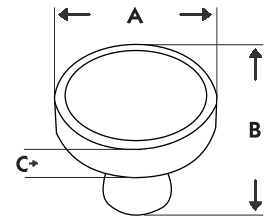

Dimensions:

Code	A	B	C
DD-2039	1-1/4"	1-3/16"	9/16"

Available Finishes

Polished Chrome

Polished Nickel

Satin Brass

Brushed Nickel

Black