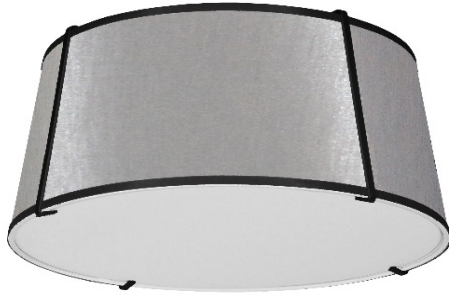

**TRA-3FH-BK-GRY - 3LT Trapezoid FlushMount Black/Gry Shade w/790Diff**

3 Light Trapezoid Flush Mount Black Grey Shade with 790 Diffuser

<b>Height</b>	8	<b>No. of Bulbs</b>	3
<b>Width/Length</b>	16	<b>LED Compatible</b>	Compatible
<b>Depth</b>	16	<b>Total Wattage</b>	120W
<b>Weight</b>	2		
<b>Body Material</b>	Fabric		
<b>Finish/Color</b>	Matte Black		
<b>Type of Finish</b>	Painted		
<b>Bulb 1 Amount</b>	3	<b>Rated For Voltage</b>	Dry 120V
<b>Bulb 1 Base Type</b>	E26		
<b>Bulb 1 Max Watt.</b>	40W	<b>Approval</b>	cUL or equivalent
<b>Bulb 1 Included</b>	No	<b>Warranty</b>	1 Year
<b>Bulb 1 Lumens</b>		<b>Instal Position</b>	Ceiling
<b>Bulb 1 CRI</b>			