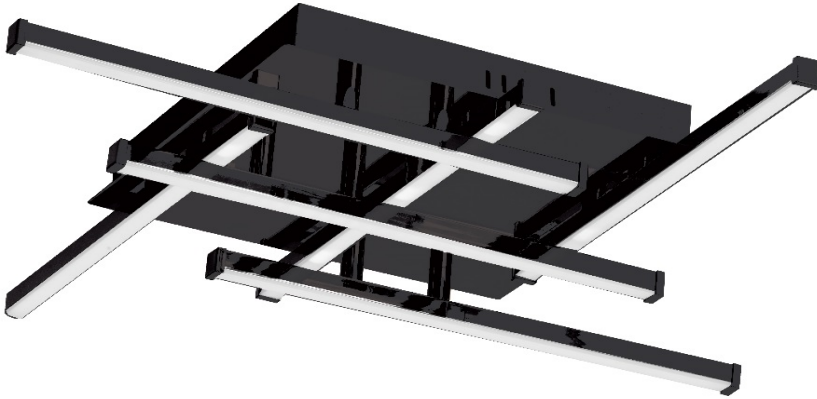

SUM-2020FH-MB - 20W Flush Mount MB

LED

Height 3.25
Width/Length 20
Depth 20
Weight 10

No. of Bulbs 6
LED Compatible Yes
Total Wattage 20W

Body Material Metal
Finish/Color Matte Black
Type of Finish Painted

Bulb 1 Amount 6
Bulb 1 Base Type LED
Bulb 1 Max Watt. 3.3W
Bulb 1 Included Yes
Bulb 1 Lumens 1300
Bulb 1 CRI 80+

Rated For Voltage Damp
120V
Approval Warranty cUL or equivalent
5 Years
Instal Position Ceiling