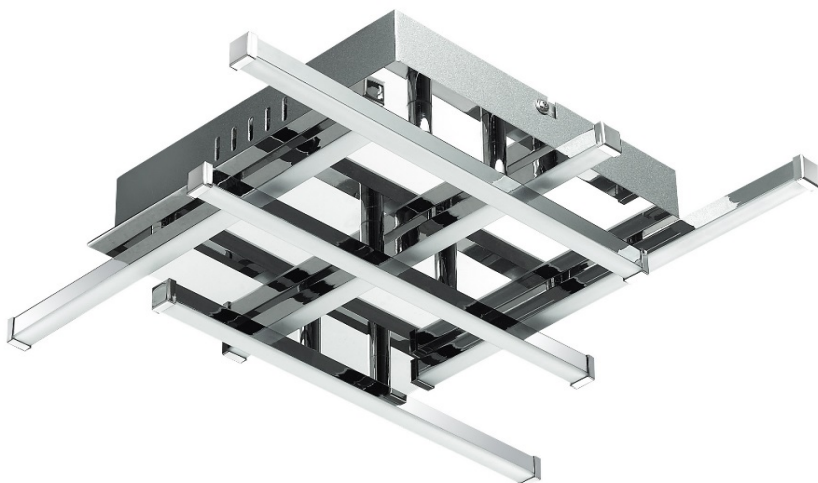

SUM-1414FH-PC - 18W Flush Mount PC w/ WH Acrylic Diffuser

18W LED Flushmount PC w/ WH Acrylic Diffuser

Height	3.25"	No. of Bulbs	6
Width/Length	14.75"	LED Compatible	Yes
Depth	14.75"	Total Wattage	18W
Weight	8		
Body Material	Stainless Steel	Second Finish/Color	White
Finish/Color	Polished Chrome		
Type of Finish	Electroplated		
Bulb 1 Amount	6	Rated For Voltage	Damp Location 120
Bulb 1 Base Type	LED	Approval	cUL or equivalent
Bulb 1 Max Watt.	3W	Warranty	5 Year Limited
Bulb 1 Included	Yes	Instal Position	Ceiling
Bulb 1 Lumens	1100		
Bulb 1 CRI	80+		

Date:	Notes:
Fixture Type:	
Job Name:	

Lighting • LED • Shades • Custom Designs

TORONTO | BUFFALO | LIGHTFAIR | DALLAS MARKET CENTRE # 4303

www.dainolite.com |
 1-888-564-1262 |
 dainolite@dainolite.com
[/dainolite](https://www.facebook.com/dainolite) |
 [/dainoliteld](https://twitter.com/dainoliteld) |
 [/dainolite](https://www.instagram.com/dainolite)