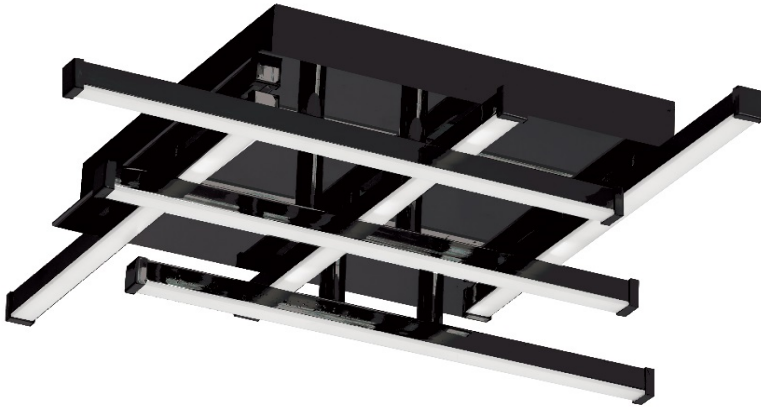

SUM-1414FH-MB - 18W Flush Mount MB w/ WH Acrylic Diffuser

LED

Height	3.25	No. of Bulbs	6
Width/Length	14.75	LED Compatible	Yes
Depth	14.75	Total Wattage	18W
Weight	8		
Body Material	Metal		
Finish/Color	Matte Black		
Type of Finish	Painted		
Bulb 1 Amount	6	Rated For Voltage	Damp 120V
Bulb 1 Base Type	LED	Approval	cUL or equivalent
Bulb 1 Max Watt.	3W	Warranty	5 Years
Bulb 1 Included	Yes	Instal Position	Ceiling
Bulb 1 Lumens	1100		
Bulb 1 CRI	80+		

Date:	Notes:
Fixture Type:	
Job Name:	

Lighting • LED • Shades • Custom Designs

TORONTO | BUFFALO | LIGHTFAIR | DALLAS MARKET CENTRE # 4303

www.dainolite.com |
 1-888-564-1262 |
 dainolite@dainolite.com |
 [/dainolite](https://www.facebook.com/dainolite) |
 [/dainoliteld](https://twitter.com/dainoliteld) |
 [/dainolite](https://www.instagram.com/dainolite)