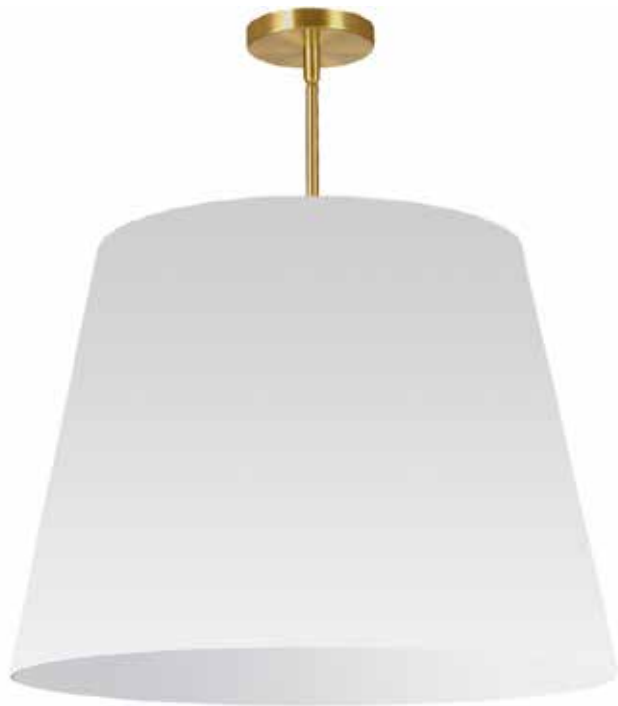

ODR-L-790 - 1LT Oversized Drum Pendant Large, WH Shade

1 Light Oversized Drum Pendant Large White Shade

Height	26	No. of Bulbs	1
Width/Length	26	LED Compatible	LED Compatible
Depth	26	Total Wattage	100W
Weight	8		
Body Material	Fabric	Second Material	Metal
Finish/Color	White	Second Finish/Color	Aged Brass
Type of Finish	Fabric	Second Type of Finish	Electroplated
Bulb 1 Amount	1	Rated For Voltage	Damp Location 120V
Bulb 1 Base Type	E26	Approval	cUL or equivalent
Bulb 1 Max Watt.	100W	Warranty	1 Year
Bulb 1 Included	No	Instal Position	Ceiling
Bulb 1 Lumens			
Bulb 1 CRI			