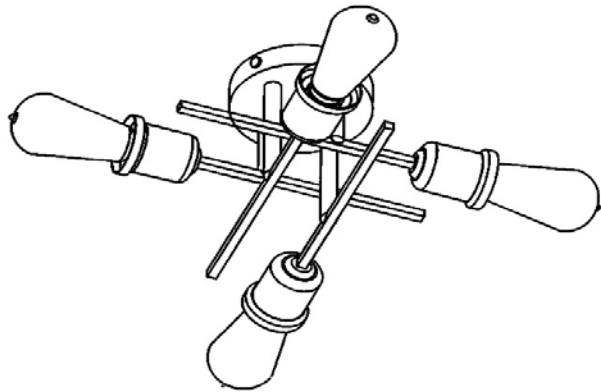

NEB-184SF-ES - 4LT Semi-Flush Mount, Espresso Finish

4 Light Flush Mount, Espresso Finish

Height	5.25	No. of Bulbs	4
Width/Length	18	LED Compatible	Yes
Depth	18	Total Wattage	160W
Weight	4		

Body Material	Metal
Finish/Color	Espresso
Type of Finish	Painted

Bulb 1 Amount	4	Rated For Voltage	Damp Location 120V
Bulb 1 Base Type	E26	Approval	cUL or equivalent
Bulb 1 Max Watt.	40W	Warranty	1 year
Bulb 1 Included	No	Instal Position	Ceiling
Bulb 1 Lumens			
Bulb 1 CRI			