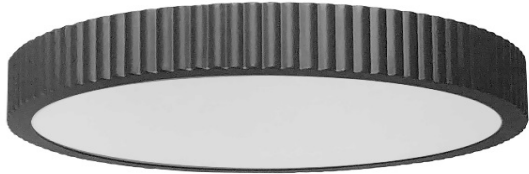

**NBO-1830LEDFH-MB - 30W Flushmount, MB w/ WH Acrylic Diffuser**

LED

30W LED Flush mount, Matte Black with White Acrylic Diffuser

<b>Height</b>	2.5	<b>No. of Bulbs</b>	1
<b>Width/Length</b>	18	<b>LED Compatible</b>	Integrated LED
<b>Depth</b>	18	<b>Total Wattage</b>	30
<b>Weight</b>	3		
<b>Body Material</b>	Metal	<b>Second Material</b>	Acrylic
<b>Finish/Color</b>	Matte Black	<b>Second Finish/Color</b>	Frosted
<b>Type of Finish</b>	Painted		
<b>Bulb 1 Amount</b>	1	<b>Rated For Voltage</b>	Dry 120V
<b>Bulb 1 Base Type</b>	LED		
<b>Bulb 1 Max Watt.</b>	30	<b>Approval</b>	cUL or equivalent
<b>Bulb 1 Included</b>	Yes	<b>Warranty</b>	5 Years
<b>Bulb 1 Lumens</b>	2100	<b>Instal Position</b>	Ceiling
<b>Bulb 1 CRI</b>	90+		