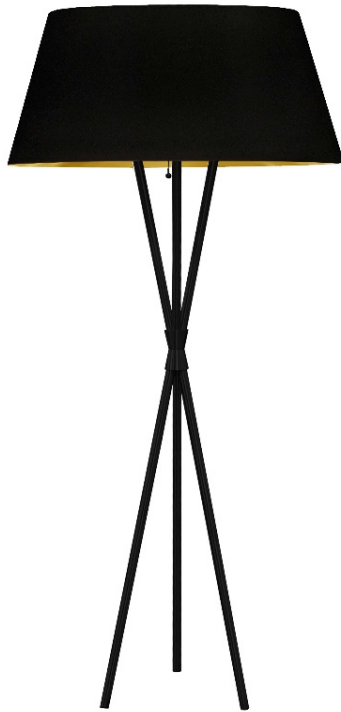

**GAB-601F-MB-698 - 1LT Gabriela Floor lamp, J Tone BLK/GLD Shade, MB**

1 Light 3 Legged Matte Black Floor Lamp, with Black-Gold Shade

<b>Height</b>	60.5	<b>No. of Bulbs</b>	1
<b>Width/Length</b>	15	<b>LED Compatible</b>	LED Compatible
<b>Depth</b>	15	<b>Total Wattage</b>	100
<b>Weight</b>	8		
<b>Body Material</b>	Metal	<b>Second Material</b>	Fabric
<b>Finish/Color</b>	Matte Black	<b>Second Finish/Color</b>	Black/Gold
<b>Type of Finish</b>	Painted	<b>Second Type of Finish</b>	Hardback
<b>Bulb 1 Amount</b>	1	<b>Rated For</b>	Dry
<b>Bulb 1 Base Type</b>	E26	<b>Voltage</b>	120V
<b>Bulb 1 Max Watt.</b>	100		
<b>Bulb 1 Included</b>	No	<b>Approval</b>	cUL or equivalent
<b>Bulb 1 Lumens</b>		<b>Warranty</b>	1 Year
<b>Bulb 1 CRI</b>		<b>Instal Position</b>	Floor

Date:	Notes:
Fixture Type:	
Job Name:	

**Lighting • LED • Shades • Custom Designs**

TORONTO | BUFFALO | LIGHTFAIR | DALLAS MARKET CENTRE # 4303

 [www.dainolite.com](mailto:www.dainolite.com)
 1-888-564-1262
  [dainolite@dainolite.com](mailto:dainolite@dainolite.com)  
 /dainolite
  /dainoliteld
  /dainolite