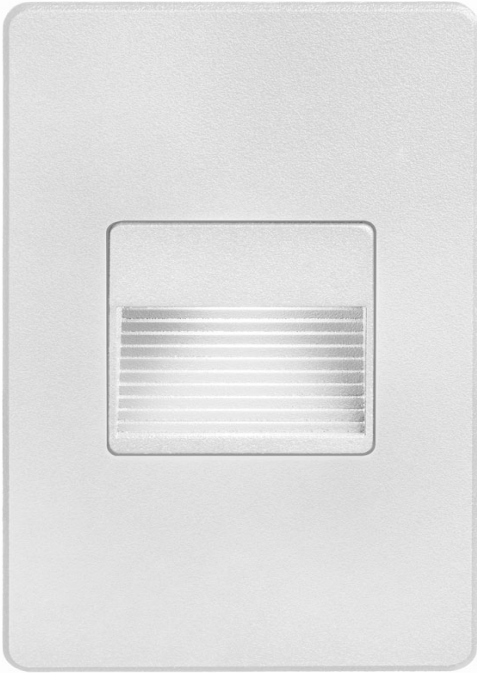

DLEDW-200-WH - White Rectangle In/Outdoor 3W

120VAC input, L125mmxW78mmxH37mm, 2700K, 3.3W IP65, White Wall LED Light

Height	5	No. of Bulbs	1
Width/Length	3	LED Compatible	Integrated LED
Depth	2.5	Total Wattage	3.3
Weight	0.44		
Body Material	Metal		
Finish/Color	White		
Type of Finish	Powder Coating		
Bulb 1 Amount	1	Rated For Voltage	Indoor/Outdoor 120VAC
Bulb 1 Base Type	LED		
Bulb 1 Max Watt.	3.3		
Bulb 1 Included	Yes	Approval	cUL or equivalent
Bulb 1 Lumens	237	Warranty	3 Years Limited
Bulb 1 CRI	85+	Instal Position	Wall