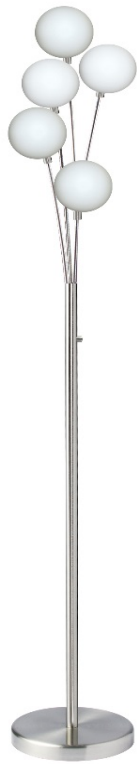

306F-SC - 5LT Incandescent Floor Lamp, SC w/White Glass

5 Light Incandescent Floor Lamp Satin Chrome Finish with White Glass

Height	70.5	No. of Bulbs	5
Width/Length	12.5	LED Compatible	LED Compatible
Depth	12.5	Total Wattage	125
Weight	15		
Body Material	Metal	Second Material	Glass
Finish/Color	Satin Chrome	Second Finish/Color	White
Type of Finish	Electroplated		
Bulb 1 Amount	5	Rated For	Dry Location
Bulb 1 Base Type	E12 T Type	Voltage	120V
Bulb 1 Max Watt.	25		
Bulb 1 Included	No	Approval	cUL or equivalent
Bulb 1 Lumens		Warranty	1 Year
Bulb 1 CRI		Instal Position	Floor

Date:	Notes:
Fixture Type:	
Job Name:	

Lighting • LED • Shades • Custom Designs

TORONTO | BUFFALO | LIGHTFAIR | DALLAS MARKET CENTRE # 4303

www.dainolite.com | 1-888-564-1262 | dainolite@dainolite.com

[/dainolite](https://www.facebook.com/dainolite)