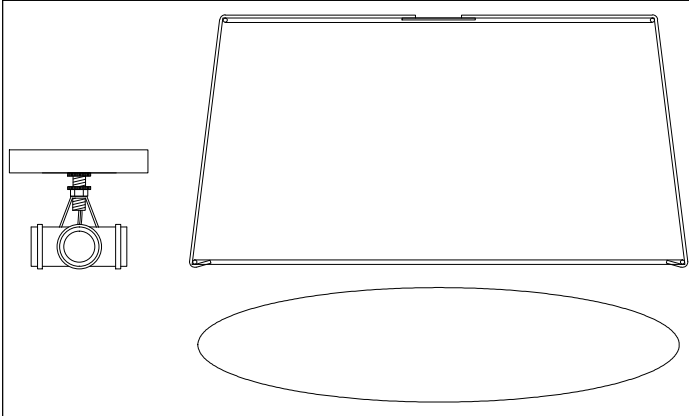

TRA-3FH

1

3

7

Bulbs/ Ampoules:
3x Max 40W E26 Base
(Not Included/ Non Inclus)