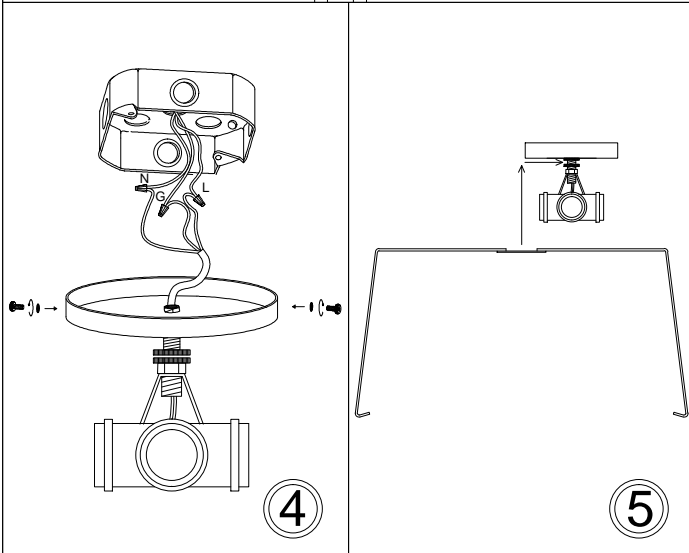

TRA-3FH

1

3

7

Bulbs/ Ampoules:
3x Max 40W E26 Base
(Not Included/ Non Inclus)