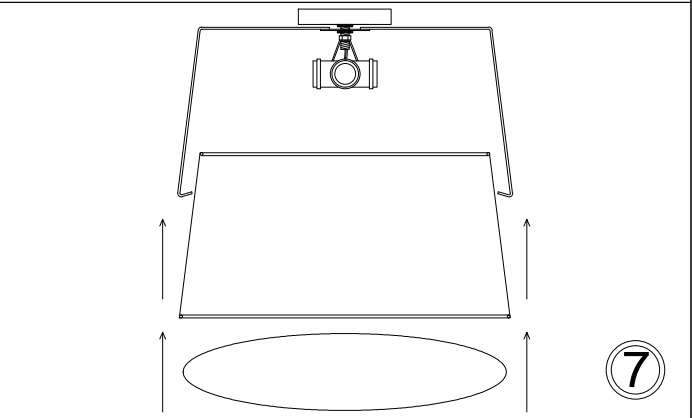

TRA-3FH

1

3

7

Bulbs/ Ampoules:
3x Max 40W E26 Base
(Not Included/ Non Inclus)