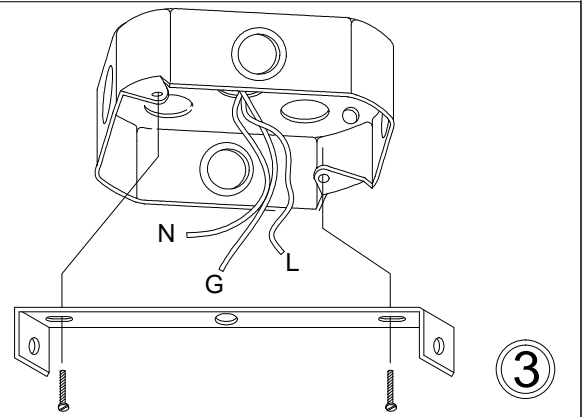

TRA-3FH

1

3

7

Bulbs/ Ampoules:
3x Max 40W E26 Base
(Not Included/ Non Inclus)