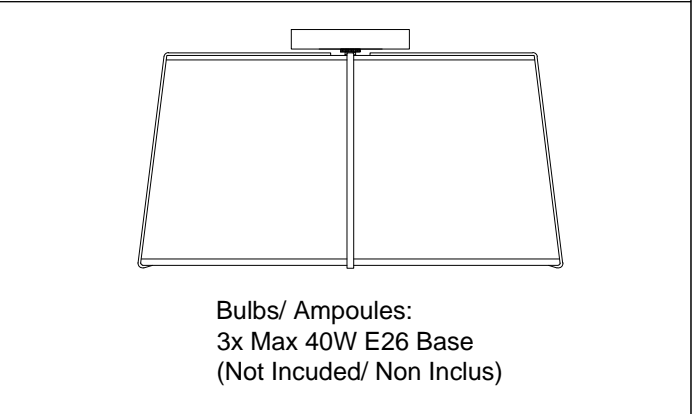

TRA-3FH

1

3

7

Bulbs/ Ampoules:
3x Max 40W E26 Base
(Not Included/ Non Inclus)