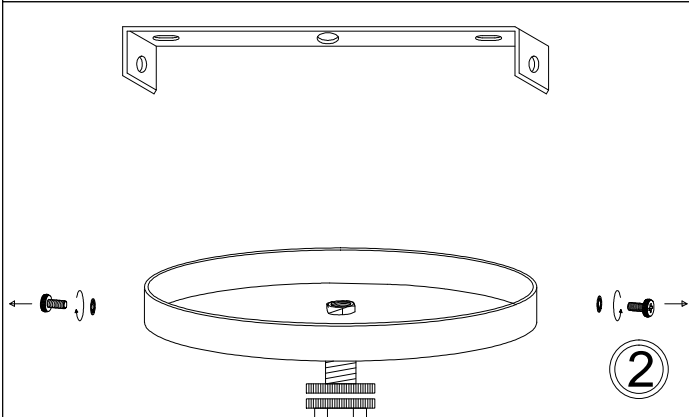

TRA-3FH

1

3

7

Bulbs/ Ampoules:
3x Max 40W E26 Base
(Not Included/ Non Inclus)