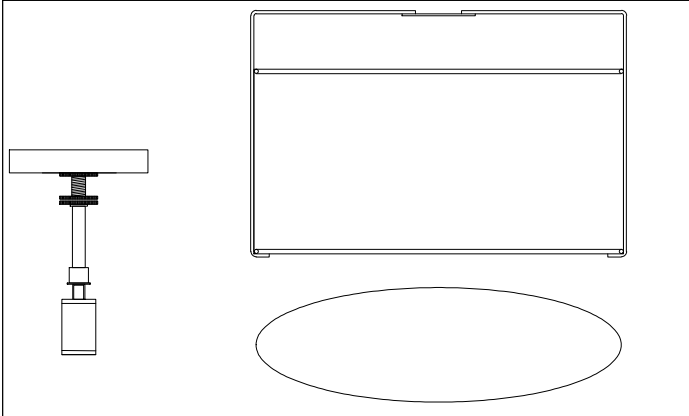

# TRA-121FH

①

③

⑦

Bulbs/ Ampoules:  
2x Max 60W E26 Base  
(Not Included/ Non Inclus)