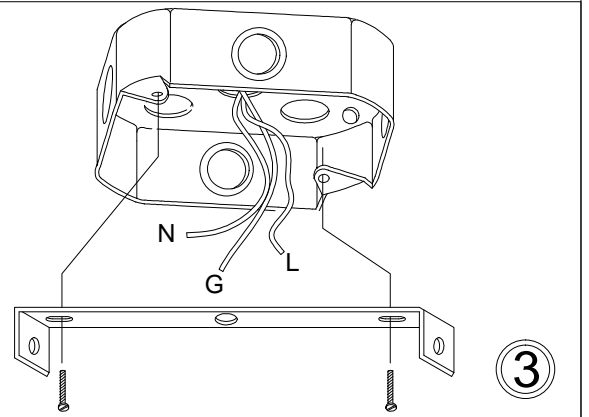

# TRA-121FH

①

③

⑦

Bulbs/ Ampoules:  
2x Max 60W E26 Base  
(Not Included/ Non Inclus)