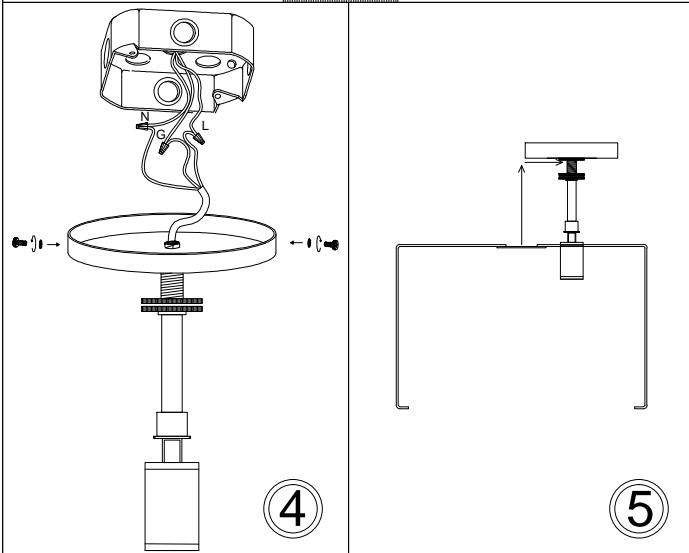

# TRA-121FH

①

③

⑦

Bulbs/ Ampoules:  
2x Max 60W E26 Base  
(Not Included/ Non Inclus)