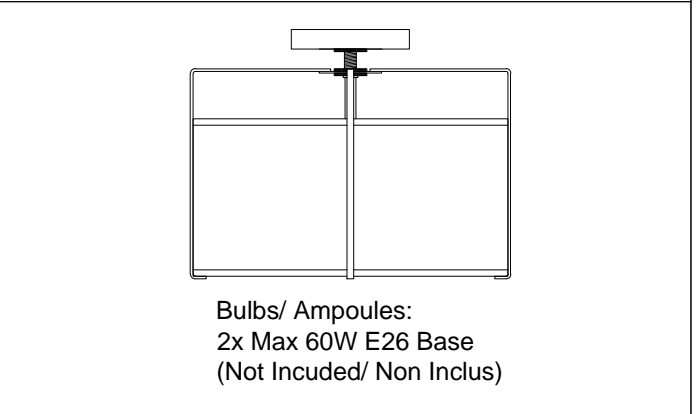

# TRA-121FH

①

③

⑦

Bulbs/ Ampoules:  
2x Max 60W E26 Base  
(Not Included/ Non Inclus)