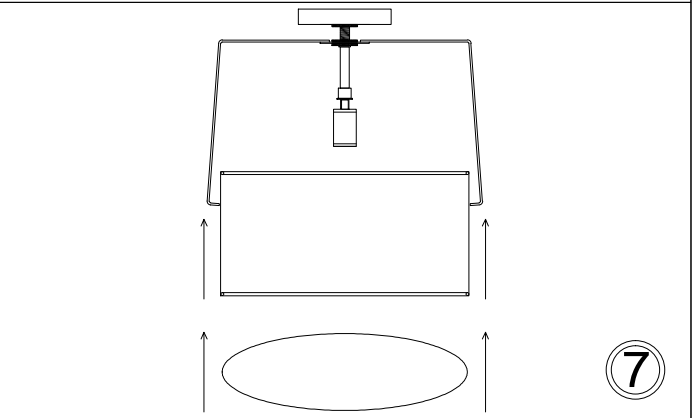

# TRA-121FH

①

③

⑦

Bulbs/ Ampoules:  
2x Max 60W E26 Base  
(Not Included/ Non Inclus)