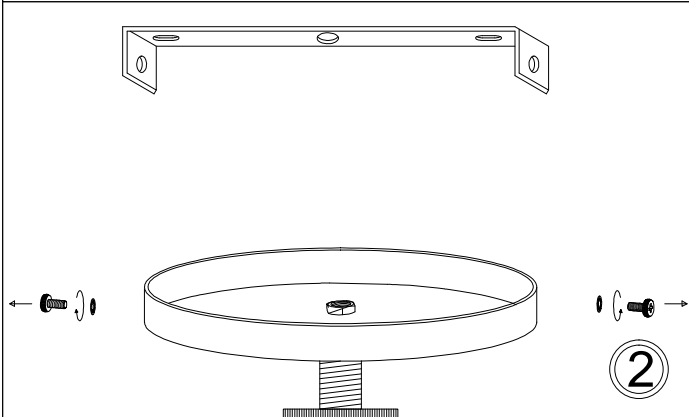

# TRA-121FH

①

③

⑦

Bulbs/ Ampoules:  
2x Max 60W E26 Base  
(Not Included/ Non Inclus)