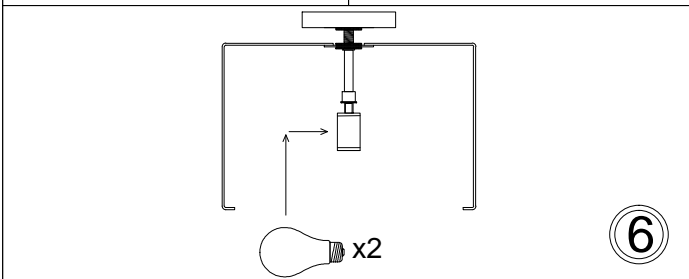

# TRA-121FH

①

③

⑦

Bulbs/ Ampoules:  
2x Max 60W E26 Base  
(Not Included/ Non Inclus)