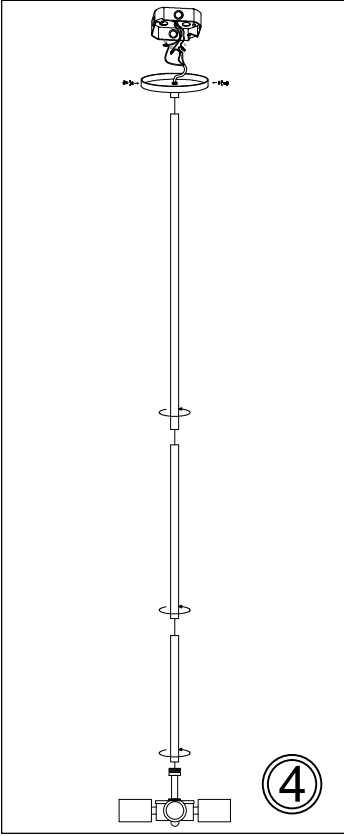

PSO-364P

①

②

③

④

⑤

⑥

⑦

⑧

Bulb/ Ampoule:
4x Max 100W E26 Base
(Not Included/ Non Inclus)