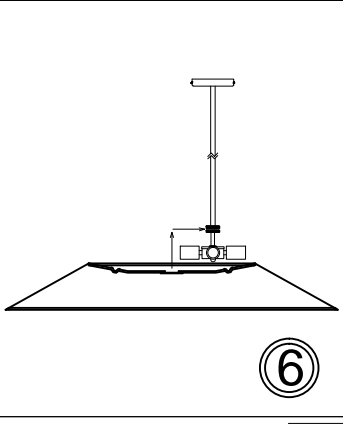

PSO-364P

①

②

③

④

⑤

⑥

⑦

⑧

Bulb/ Ampoule:
4x Max 100W E26 Base
(Not Included/ Non Inclus)