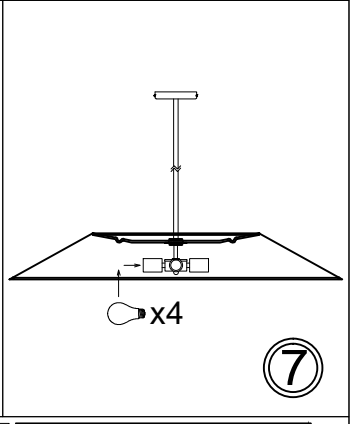

PSO-364P

①

②

③

④

⑤

⑥

⑦

⑧

Bulb/ Ampoule:
4x Max 100W E26 Base
(Not Included/ Non Inclus)