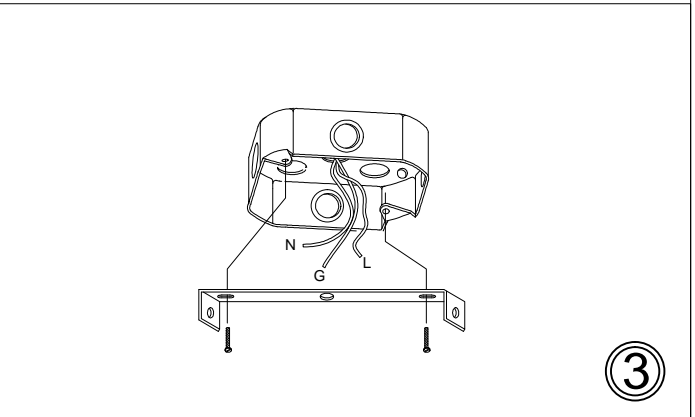

# PIA-343FH

①

②

③

④

⑤

⑥

⑦

⑧

Bulbs/ Ampoules:  
4x Max 100W E26 Base  
(Not Included/ Non Inclus)