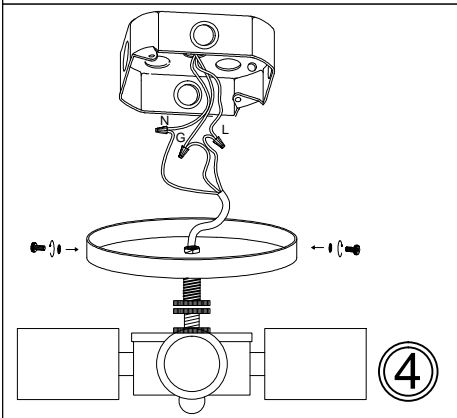

# PIA-343FH

①

②

③

④

⑤

⑥

⑦

⑧

Bulbs/ Ampoules:  
4x Max 100W E26 Base  
(Not Included/ Non Inclus)