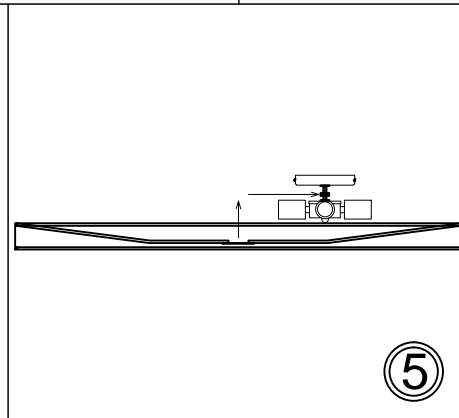

# PIA-343FH

①

②

③

④

⑤

⑥

⑦

⑧

Bulbs/ Ampoules:  
4x Max 100W E26 Base  
(Not Included/ Non Inclus)