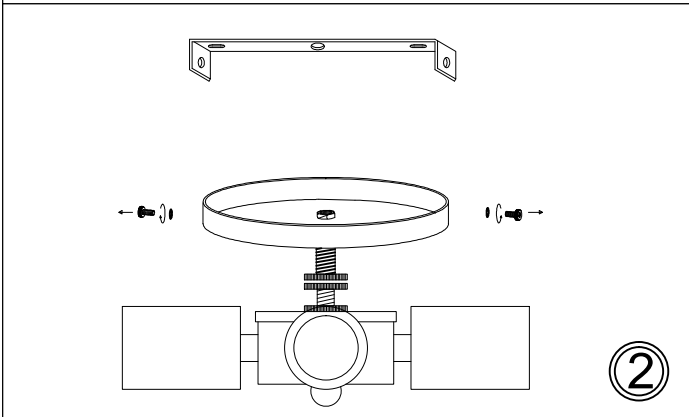

# PIA-343FH

①

②

③

④

⑤

⑥

⑦

⑧

Bulbs/ Ampoules:  
4x Max 100W E26 Base  
(Not Included/ Non Inclus)