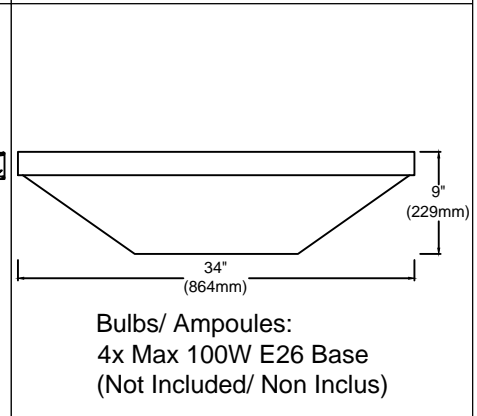

# PIA-343FH

①

②

③

④

⑤

⑥

⑦

⑧

Bulbs/ Ampoules:  
4x Max 100W E26 Base  
(Not Included/ Non Inclus)