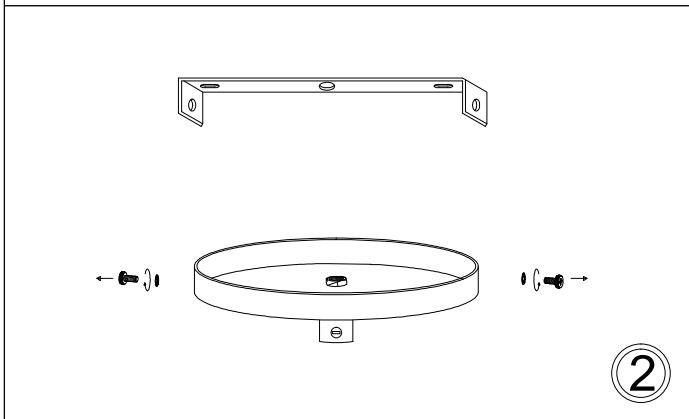

OD-XS

①

②

③

④

⑤

⑥

Bulbs/ Ampoules:
1x Max 40W E26 Base
(Not Included/ Non Inclus)