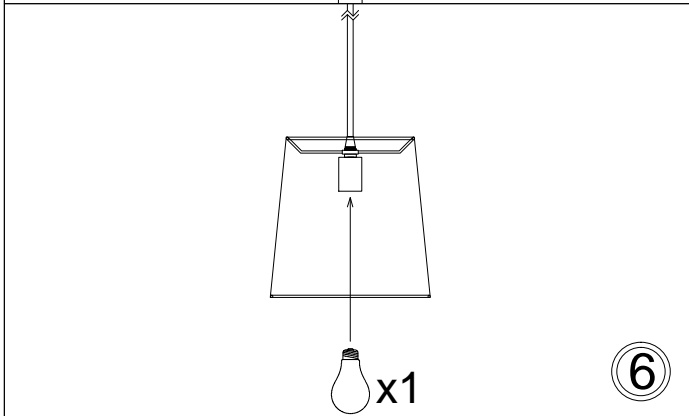

OD-XS

①

②

③

④

⑤

⑥

Bulbs/ Ampoules:
1x Max 40W E26 Base
(Not Included/ Non Inclus)