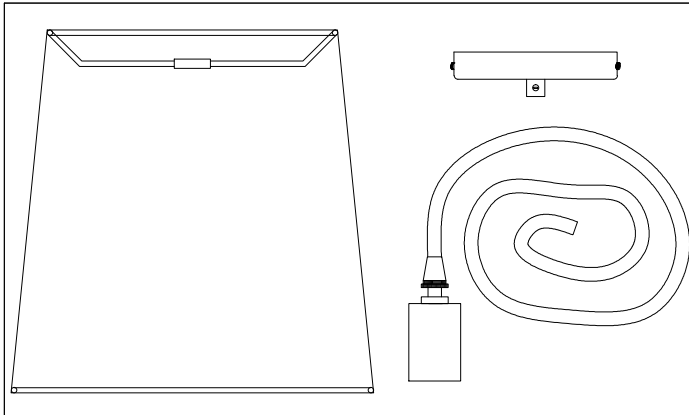

OD-XS

①

②

③

④

⑤

⑥

Bulbs/ Ampoules:
1x Max 40W E26 Base
(Not Included/ Non Inclus)