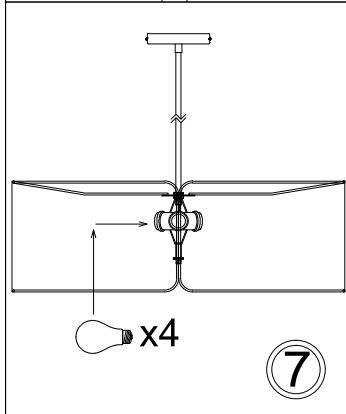

# NDR-243P

1

2

3

4

5

6

Bulbs/ Ampoules:  
4x Max 60W  
E26 Base  
(Not Included/  
Non Inclus)