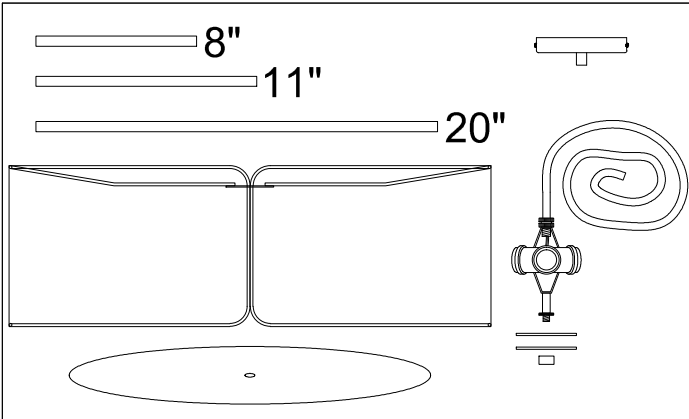

# NDR-243P

1

2

3

4

5

6

Bulbs/ Ampoules:  
4x Max 60W  
E26 Base  
(Not Included/  
Non Inclus)