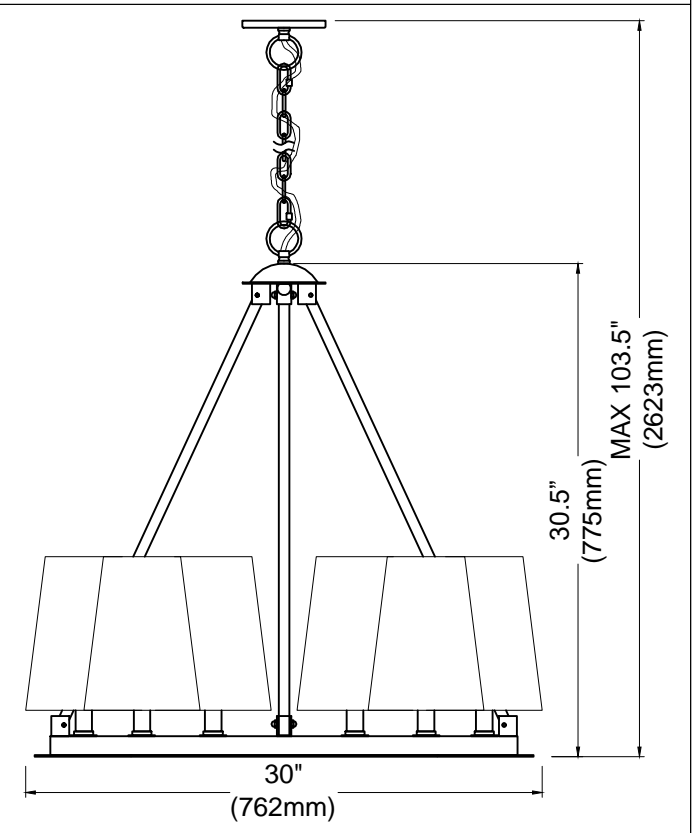

CLB-306C

1401 Courtney Park Drive East, Mississauga, Ontario, Canada L5T 2E4

Tel: (905) 564-1262 Fax: (905) 564-1299 Email: dainolite@dainolite.ca Web: www.dainolite.ca