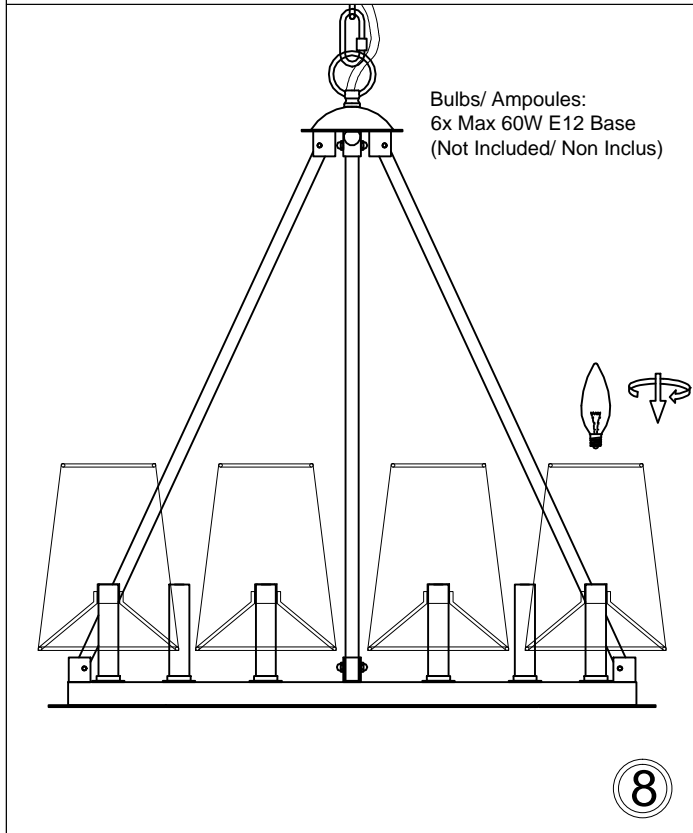

CLB-306C

1401 Courtney Park Drive East, Mississauga, Ontario, Canada L5T 2E4

Tel: (905) 564-1262 Fax: (905) 564-1299 Email: dainolite@dainolite.ca Web: www.dainolite.ca