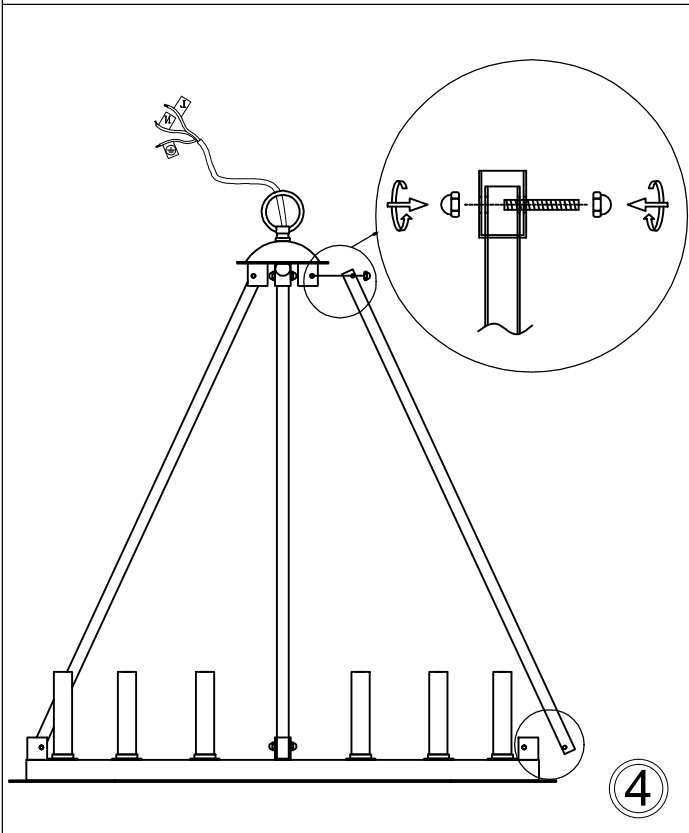

5

1401 Courtney Park Drive East, Mississauga, Ontario, Canada L5T 2E4

Tel: (905) 564-1262 Fax: (905) 564-1299 Email: dainolite@dainolite.ca Web: www.dainolite.ca