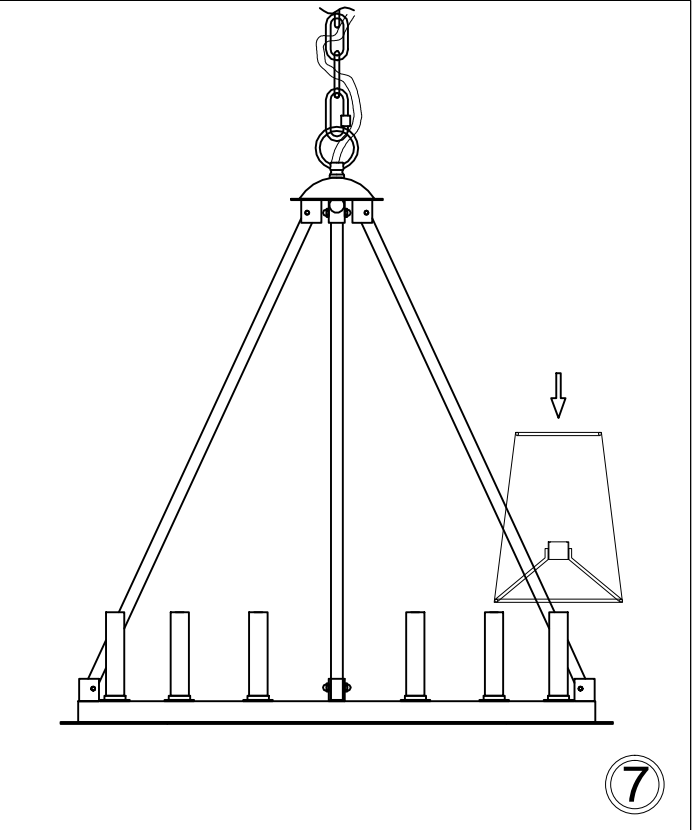

CLB-306C

1401 Courtney Park Drive East, Mississauga, Ontario, Canada L5T 2E4

Tel: (905) 564-1262 Fax: (905) 564-1299 Email: dainolite@dainolite.ca Web: www.dainolite.ca