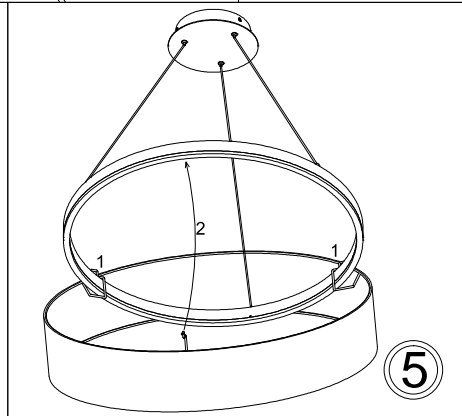

CIR-3463C

1

63W LED/DEL
(Included/ Inclus)