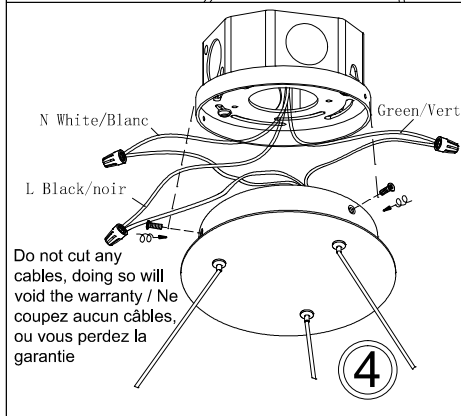

CIR-3463C

1

63W LED/DEL
(Included/ Inclus)