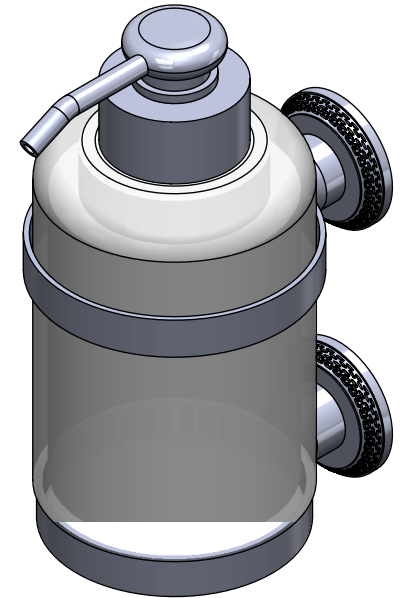

**Collection : Faucon**

**Distributeur de savon liquide mural. GM, cristal taillé, cont.360ml.**

**Wall-mounted soap dispenser. large size, cut crystal, cont.360ml.**

Ref : C44-532

**CRISTAL & BRONZE**

PARIS • 1937