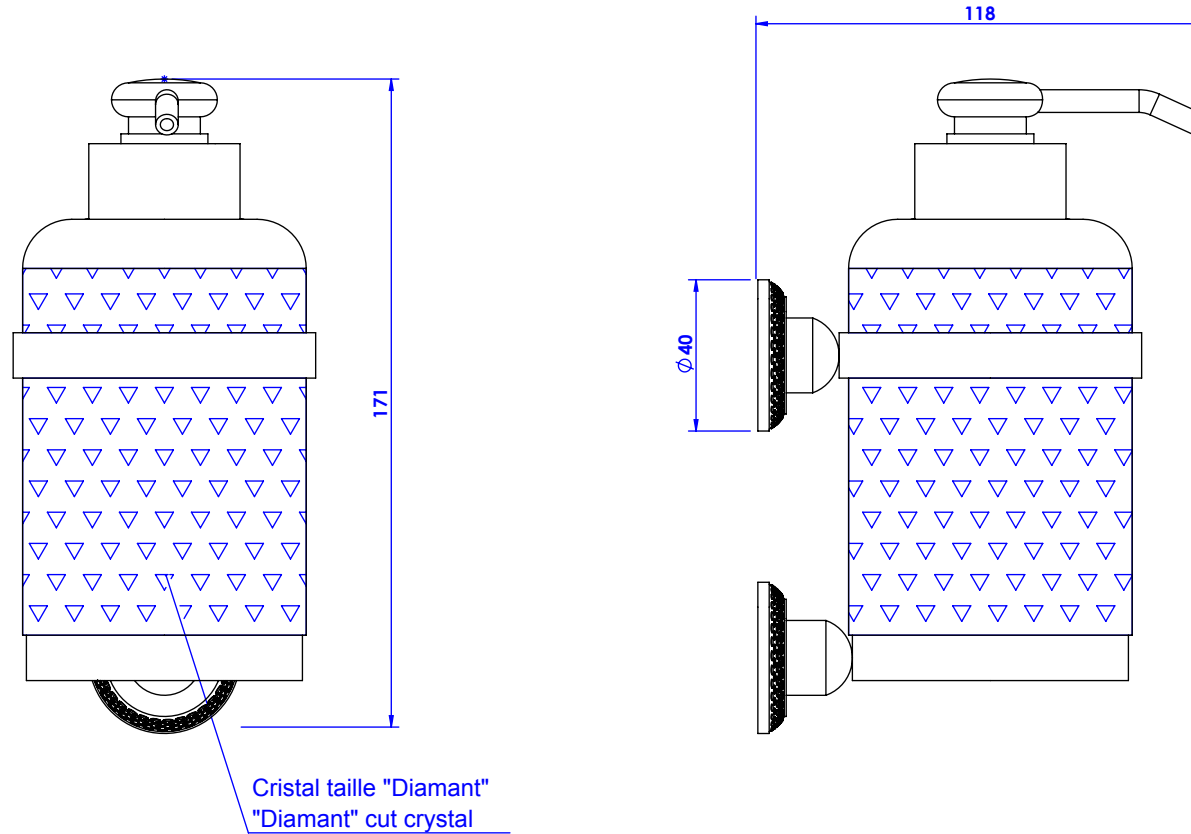

**Collection : Faucon**

**Distributeur de savon liquide mural. GM, cristal taillé, cont.360ml.**

**Wall-mounted soap dispenser. large size, cut crystal, cont.360ml.**

Ref : C44-532

**CRISTAL & BRONZE**

PARIS • 1937