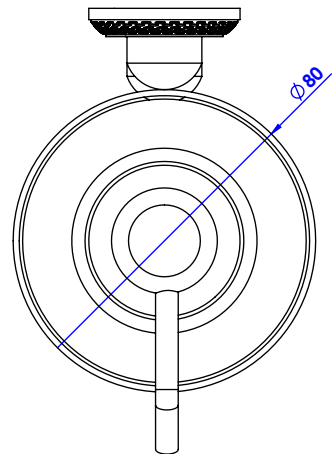

**Collection : Faucon**

**Distributeur de savon liquide mural. GM, cristal taillé, cont.360ml.**

**Wall-mounted soap dispenser. large size, cut crystal, cont.360ml.**

Ref : C44-532

**CRISTAL & BRONZE**

PARIS • 1937