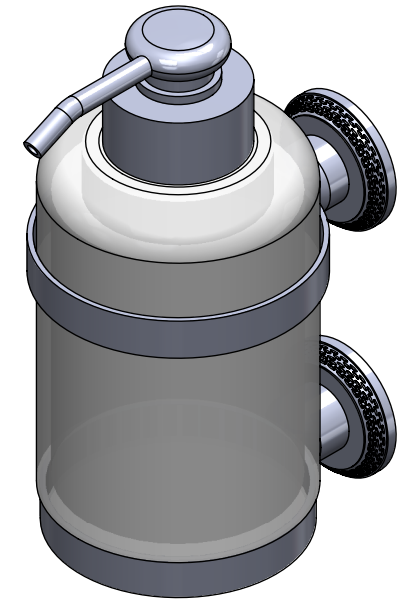

Collection : Alizé

Distributeur de savon liquide mural. GM, cristallin, cont.360ml.

Wall-mounted soap dispenser. large size, cristallin, cont.360ml.

Ref : C38-530 Cisé / Chiseled

CRISTAL & BRONZE

PARIS · 1937