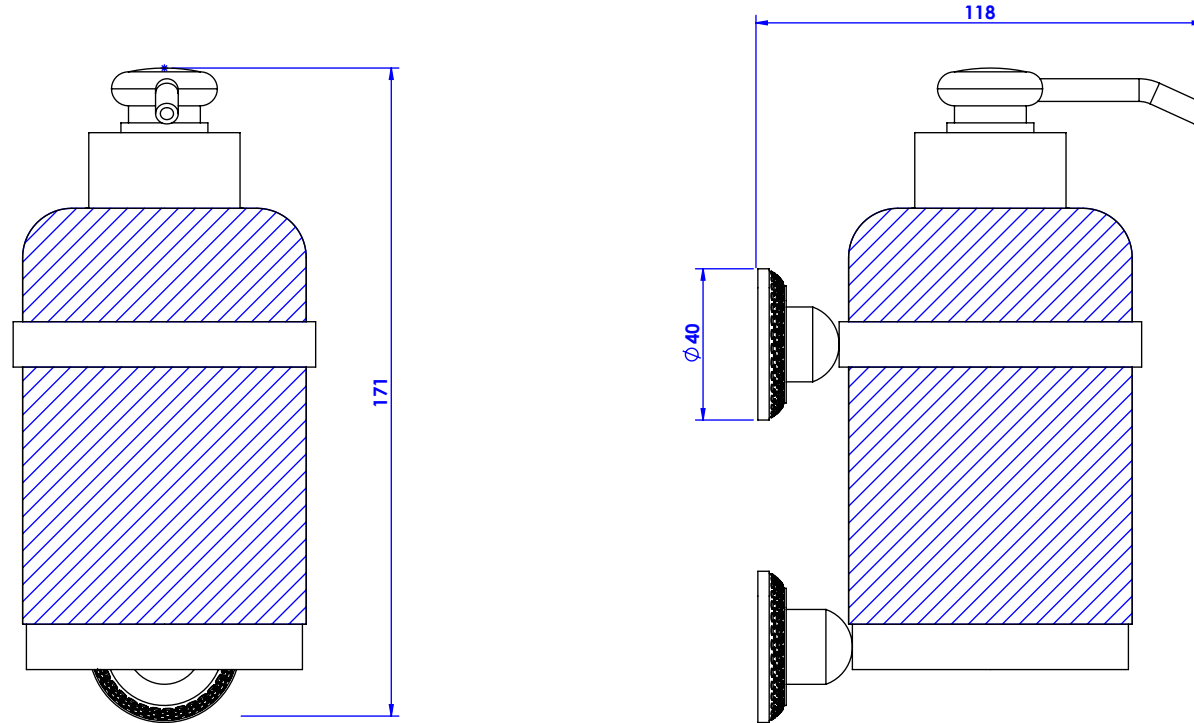

Collection : Alizé

Distributeur de savon liquide mural. GM, cristallin, cont.360ml.

Wall-mounted soap dispenser. large size, cristallin, cont.360ml.

Ref : C38-530 Cisé / Chiseled

CRISTAL & BRONZE

PARIS · 1937