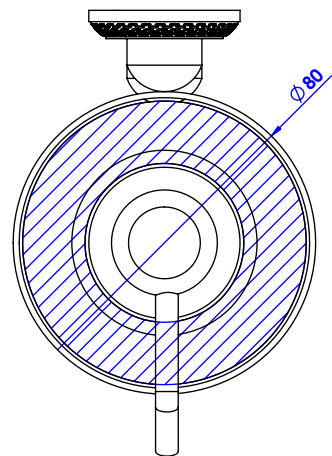

Collection : Alizé

Distributeur de savon liquide mural. GM, cristallin, cont.360ml.

Wall-mounted soap dispenser. large size, cristallin, cont.360ml.

Ref : C38-530 Cisé / Chiseled

CRISTAL & BRONZE

PARIS · 1937