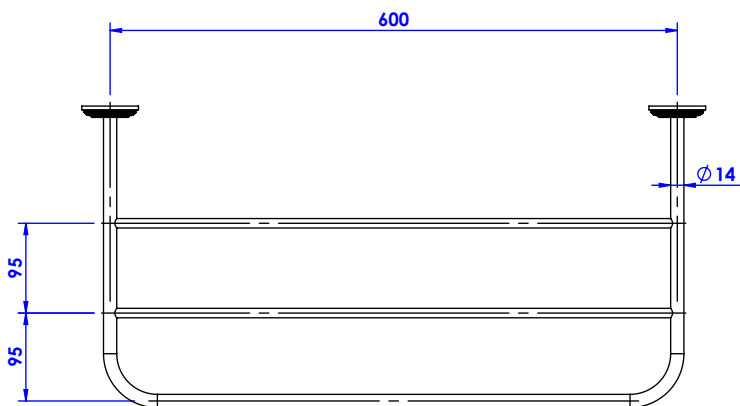

Collection : Alizé Ciselé / Chiseled

Rack porte-serviette 3 barres, 64x30 cm.

Wall mounted 3-bar towel rack, 64x30 cm.

Ref : C38-528 Ciselé / Chiseled

CRISTAL & BRONZE

PARIS · 1937

08/07/2021-1