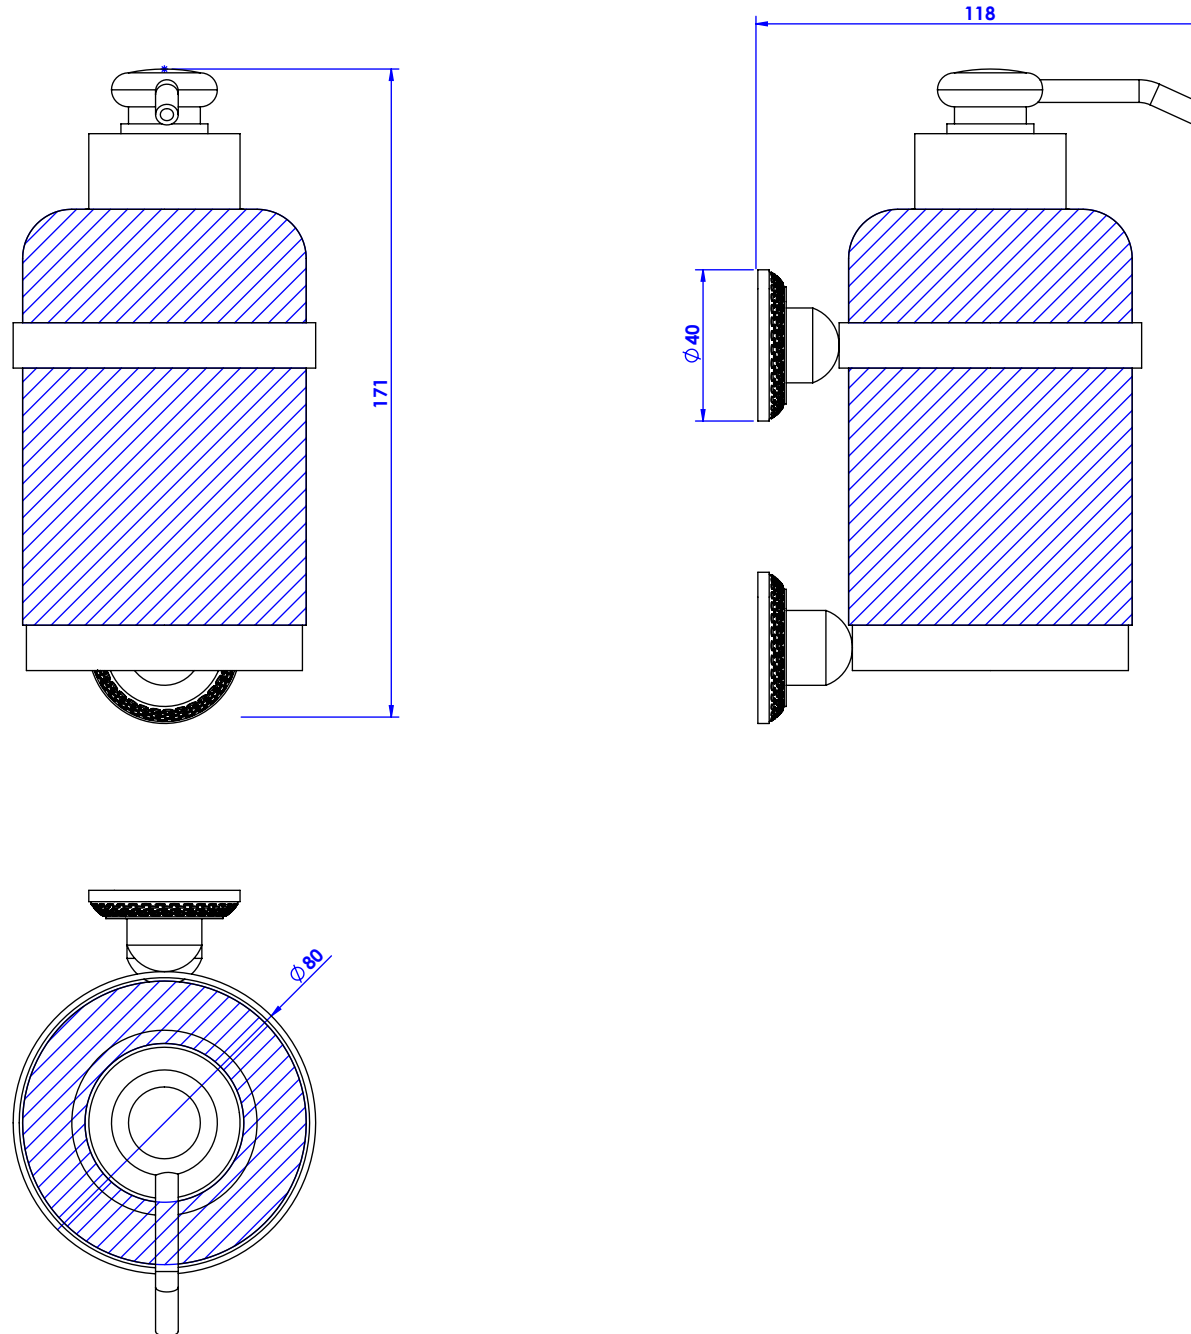

Collection : Bijou

Distributeur de savon liquide mural. GM, cristallin, cont.360ml.

Wall-mounted soap dispenser. large size, cristallin, cont.360ml.

Ref : C36-530

CRISTAL & BRONZE

PARIS · 1937

23/11/2020-1