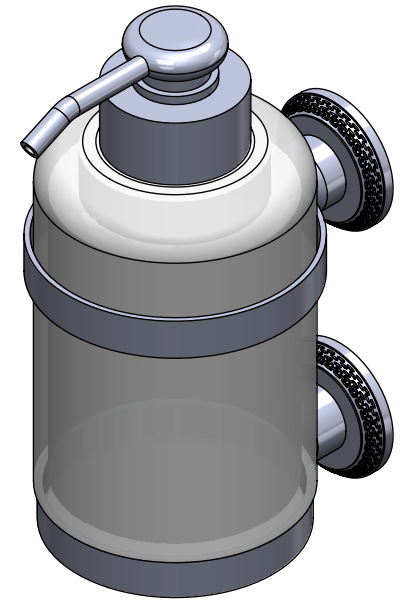

Collection : Bijou

Distributeur de savon liquide mural. GM, cristallin, cont.360ml.

Wall-mounted soap dispenser. large size, cristallin, cont.360ml.

Ref : C36-530

CRISTAL & BRONZE

PARIS · 1937

23/11/2020-1