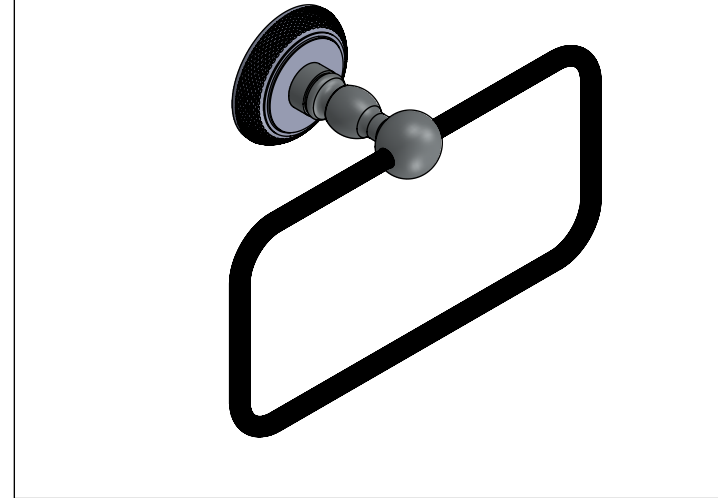

**Collection : Bijou**

**Porte-serviette rectangle, mural. - Wall mounted towel rectangular.**

Ref : C36-511

**CRISTAL & BRONZE**

PARIS · 1937

09/07/2020-1