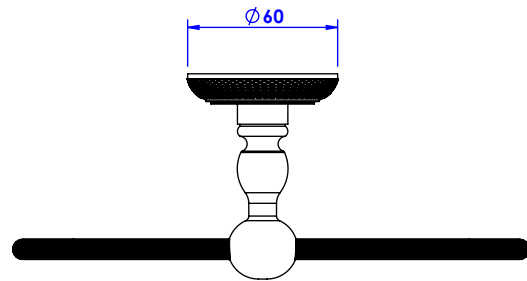

**Collection : Bijou**

**Porte-serviette rectangle, mural. - Wall mounted towel rectangular.**

Ref : C36-511

**CRISTAL & BRONZE**

PARIS · 1937

09/07/2020-1