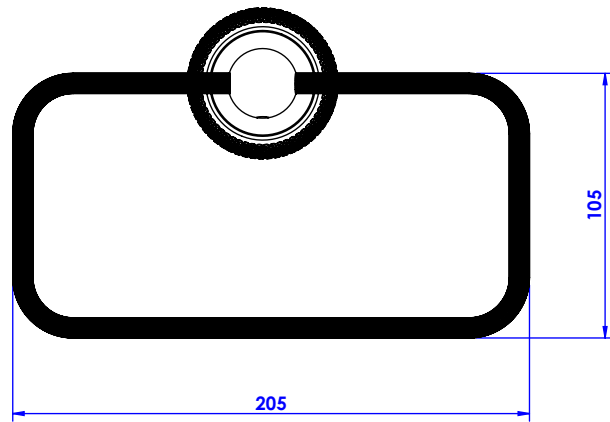

**Collection : Bijou**

**Porte-serviette rectangle, mural. - Wall mounted towel rectangular.**

Ref : C36-511

**CRISTAL & BRONZE**

PARIS · 1937

09/07/2020-1