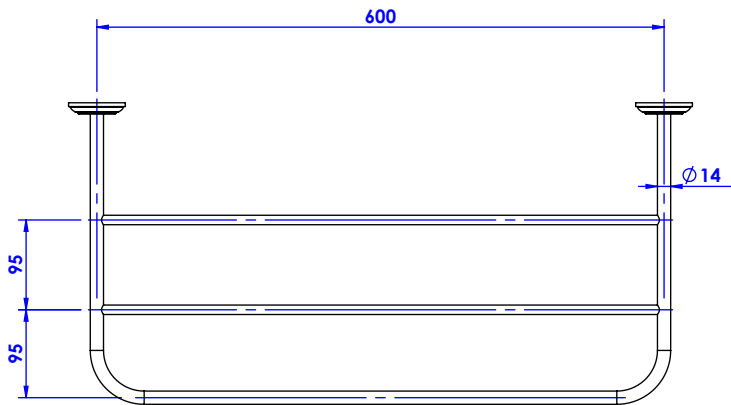

Collection : Élégance

Rack porte-serviette 3 barres, 64x30 cm.
Wall mounted 3-bar towel rack, 64x30 cm.

Ref : C34-528 Blanc / *White*
Ref : C35-528 Noir / *Black*

CRISTAL & BRONZE

PARIS · 1937

09/07/2020-1