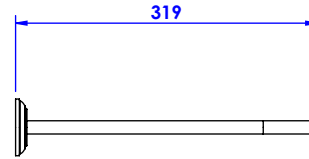

Collection : Élégance

Rack porte-serviette 3 barres, 64x30 cm.
Wall mounted 3-bar towel rack, 64x30 cm.

Ref : C34-528 Blanc / *White*
Ref : C35-528 Noir / *Black*

CRISTAL & BRONZE

PARIS · 1937

09/07/2020-1