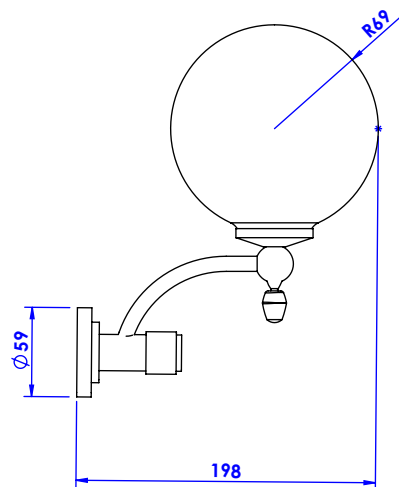

Collections : Star

Applique un globe satiné fermé, classe II.

Single wall light, one closed frosted globe, class II

Star à manettes Tradition

Ref. C19-522

Star

Ref. C31-522

Star Lisse

Ref. C32-522

Star à Manettes

Ref. C33-522

CRISTAL & BRONZE

PARIS • 1937

04/09/2020-1