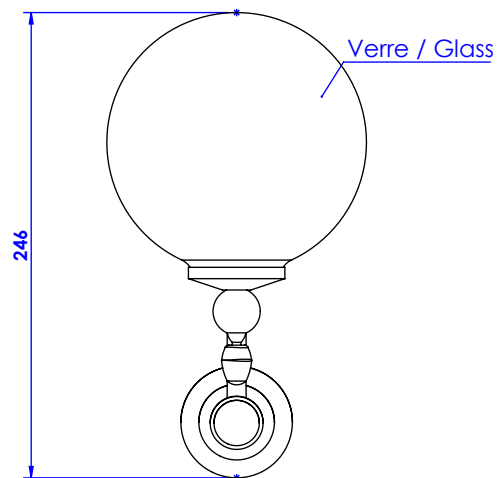

Collections : Star

Applique un globe satiné fermé, classe II.

Single wall light, one closed frosted globe, class II

Star à manettes Tradition

Ref. C19-522

Star

Ref. C31-522

Star Lisse

Ref. C32-522

Star à Manettes

Ref. C33-522

CRISTAL & BRONZE

PARIS • 1937

04/09/2020-1